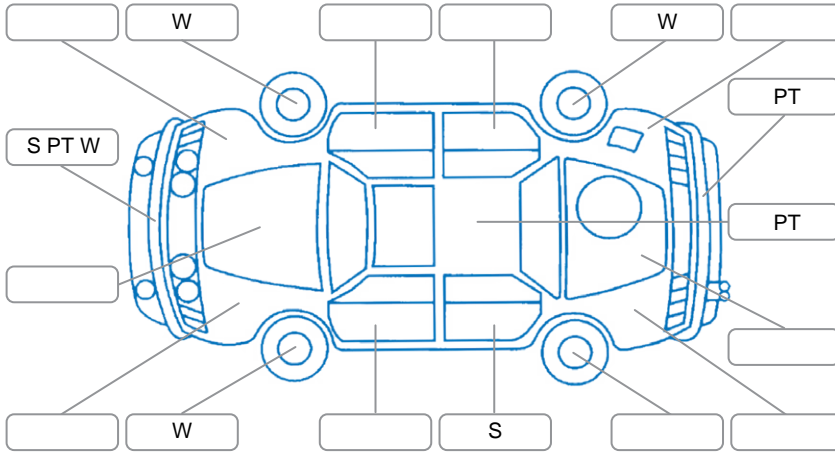

**Key**

S = Scratch    R = Rust    C = Crack    \* = Decals    W = Significant scuffs  
 D = Dent    PT = Paint defect    P = Pin dent    SC = Stone Chips

Note: some defects and blemishes may not be displayed in the diagram

**Body Inspection Comments**

- Left repeater lens cracked
- Left tail light broken

Conditions During Body Inspection: Dry

**Under Carriage and Under Bonnet Inspection Comments**

- Right rear shock missing