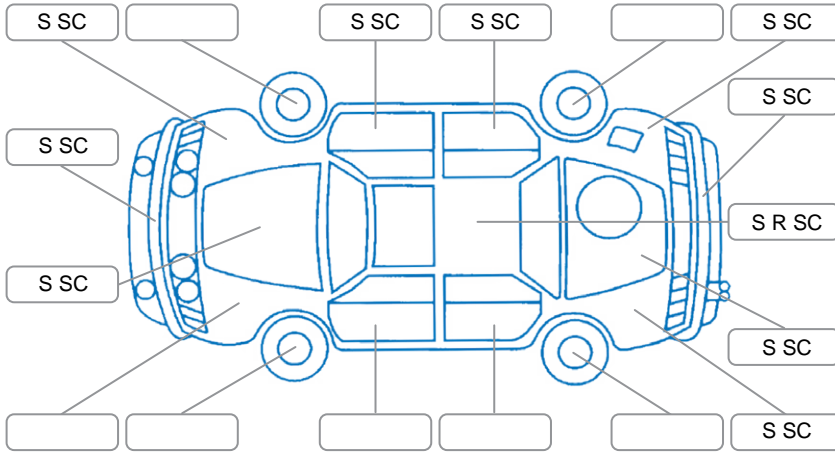

Report ID:	28,125,750	Version:	1
Created:	19 Apr 2026		

Make:	Toyota	Model:	Wish
Body Style:	Wagon	Year:	2004
Rego No.:	LFZ675	Rego Expiry:	16 Mar 2026
WoF Expiry:	01 Oct 2026	Odometer:	169,447 Kms
Good No.:	28125750	VIN:	7AT0H64BX17148703
Next Service:	170000	Service History:	No

Key

S = Scratch R = Rust C = Crack * = Decals W = Significant scuffs
 D = Dent PT = Paint defect P = Pin dent SC = Stone Chips

Note: some defects and blemishes may not be displayed in the diagram

Body Inspection Comments

Conditions During Body Inspection

Under Carriage and Under Bonnet Inspection Comments

2wd/major underbody surface rust/transmission leak/engine oil seepage

Interior Comments

Seats:	Average
Carpets:	Average
Panels:	Average
Dashboard:	Average