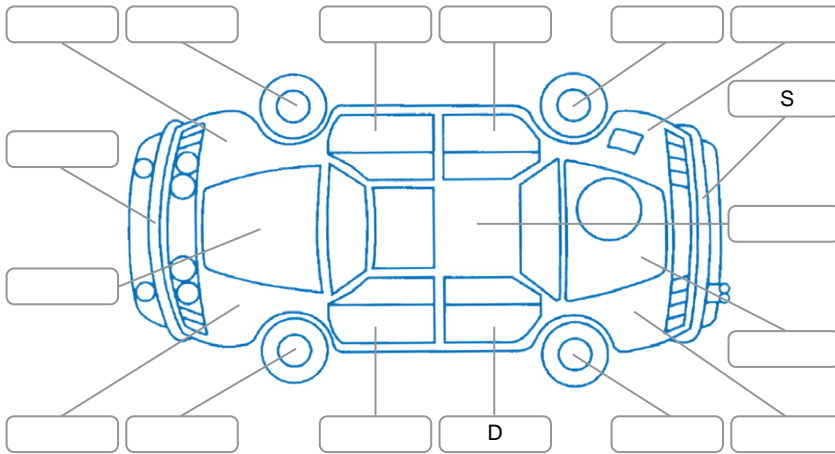

Report ID:	28,125,745	Version:	1
Created:	17 Apr 2026		

Make:	Ford	Model:	Ranger
Body Style:	Utility	Year:	2022
Rego No.:	PAJ988	Rego Expiry:	07 Jul 2026
WoF Expiry:	22 Dec 2026	Odometer:	45,875 Kms
Good No.:	28125745	VIN:	MPBUMFF60MX371740
Next Service:	57400	Service History:	No

Key
 S = Scratch R = Rust C = Crack * = Decals W = Significant scuffs
 D = Dent PT = Paint defect P = Pin dent SC = Stone Chips

Note: some defects and blemishes may not be displayed in the diagram

Body Inspection Comments

Conditions During Body Inspection: Wet Dry

Under Carriage and Under Bonnet Inspection Comments

Interior Comments

Seats:	Good
Carpets:	Good
Panels:	Good
Dashboard:	Good

General Comments

Road Conditions During Test Drive	Dry	
Engine Timing Mechanism	Timing Chain	
Evidence of Cam Belt Replacement	<input type="checkbox"/> Yes <input type="checkbox"/> No	Kms
Inspected by:	Sione Mae	
Published by:	Sione Mae	
Inspection Date:	17 Apr 2026	