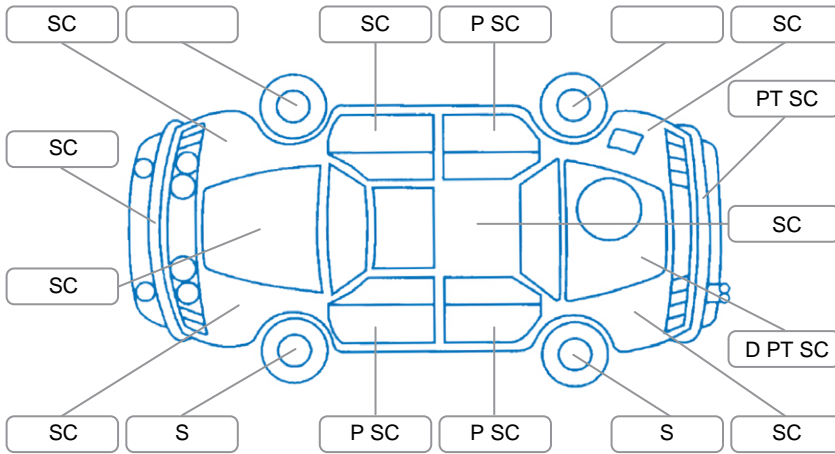

Report ID:	28,125,692	Version:	1
Created:	24 Apr 2026		

Make:	Nissan	Model:	Elgrand
Body Style:	Wagon	Year:	2005
Rego No.:	JHB573	Rego Expiry:	25 May 2026
WoF Expiry:	07 Apr 2027	Odometer:	244,349 Kms
Good No.:	28125692	VIN:	7AT0DH6MX15109955
Next Service:	250,025 Kms	Service History:	No

Key

S = Scratch R = Rust C = Crack * = Decals W = Significant scuffs
 D = Dent PT = Paint defect P = Pin dent SC = Stone Chips

Note: some defects and blemishes may not be displayed in the diagram

Body Inspection Comments

Conditions During Body Inspection: Dry

Under Carriage and Under Bonnet Inspection Comments

Interior Comments

Seats:	Average, Small hole in RF seat
Carpets:	Good
Panels:	Good
Dashboard:	Good

General Comments

Suspected faulty fuel gauge.
 Suspension knock.
 No horizontal adjustment in RH mirror.

Road Conditions During Test Drive	Dry
Engine Timing Mechanism	Timing Chain
Evidence of Cam Belt Replacement	<input type="checkbox"/> Yes <input type="checkbox"/> No Kms
Inspected by:	Caleb Spicer Lee
Published by:	Caleb Spicer Lee
Inspection Date:	24 Apr 2026