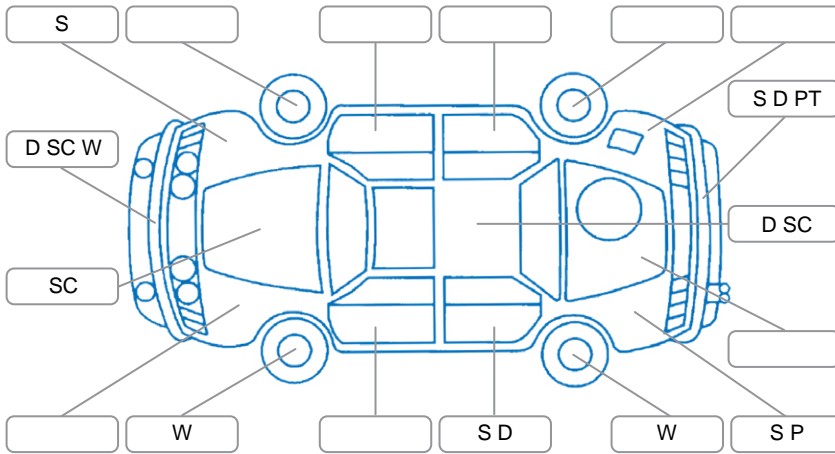

Report ID:	28,125,659	Version:	1
Created:	24 Apr 2026		

Make:	Toyota	Model:	Runx
Body Style:	Hatchback	Year:	2006
Rego No.:	GZU432	Rego Expiry:	05 Jul 2026
WoF Expiry:	05 May 2027	Odometer:	209,450 Kms
Good No.:	28125659	VIN:	7AT0H65KX13385049
Next Service:	219,449kms	Service History:	No

**Key**  
 S = Scratch    R = Rust    C = Crack    \* = Decals    W = Significant scuffs  
 D = Dent    PT = Paint defect    P = Pin dent    SC = Stone Chips

Note: some defects and blemishes may not be displayed in the diagram

### Body Inspection Comments

Paint of rear bumper is cracked.

Conditions During Body Inspection: Dry