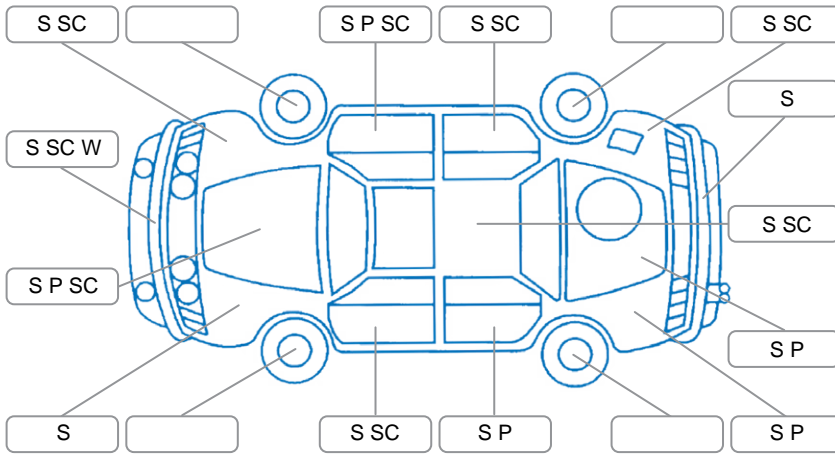

Report ID:	28,125,644	Version:	1
Created:	13 May 2026		

Make:	Holden	Model:	Statesman
Body Style:	Sedan	Year:	2007
Rego No.:	EFZ133	Rego Expiry:	19 Dec 2026
WoF Expiry:	24 Dec 2026	Odometer:	238,389 Kms
Good No.:	28125644	VIN:	6G1MY55H58L938488
Next Service:	250,000	Service History:	No

Key
 S = Scratch R = Rust C = Crack * = Decals W = Significant scuffs
 D = Dent PT = Paint defect P = Pin dent SC = Stone Chips

Note: some defects and blemishes may not be displayed in the diagram

Body Inspection Comments

Conditions During Body Inspection: Dry

Under Carriage and Under Bonnet Inspection Comments

Interior Comments

Seats:	Average
Carpets:	Average
Panels:	Average
Dashboard:	Average

General Comments

Road Conditions During Test Drive	Dry	
Engine Timing Mechanism	Timing Chain	
Evidence of Cam Belt Replacement	<input type="checkbox"/> Yes <input type="checkbox"/> No	Kms
Inspected by:	Samuel Weir	
Published by:	Ben Moon	
Inspection Date:	20 Apr 2026	