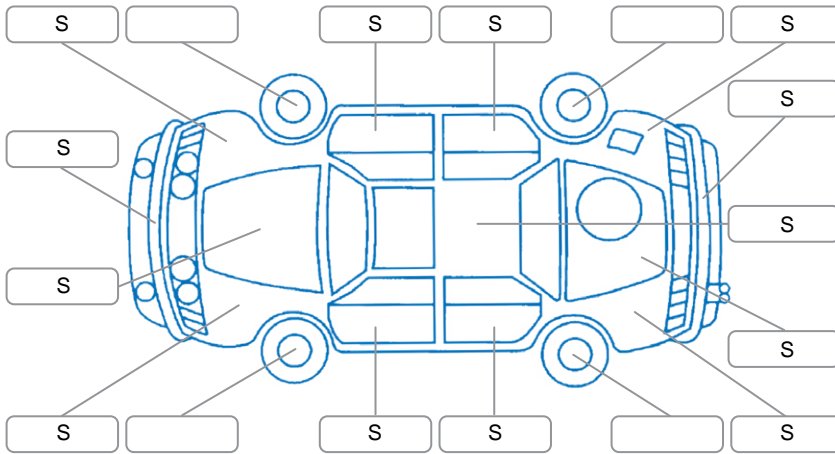

Report ID:	28,125,644	Version:	2
Created:	26 May 2026		

Make:	Holden	Model:	Statesman
Body Style:	Sedan	Year:	2007
Rego No.:	EFZ133	Rego Expiry:	19 Dec 2026
WoF Expiry:	24 Dec 2026	Odometer:	238,389 Kms
Good No.:	28125644	VIN:	6G1MY55H58L938488
Next Service:	250,000	Service History:	No

Key
 S = Scratch R = Rust C = Crack * = Decals W = Significant scuffs
 D = Dent PT = Paint defect P = Pin dent SC = Stone Chips

Note: some defects and blemishes may not be displayed in the diagram

Body Inspection Comments

Conditions During Body Inspection: Dry

Under Carriage and Under Bonnet Inspection Comments

Interior Comments

Seats:	Average
Carpets:	Average
Panels:	Average
Dashboard:	Average

General Comments

Road Conditions During Test Drive	Dry		
Engine Timing Mechanism	Timing Chain		
Evidence of Cam Belt Replacement	<input type="checkbox"/> Yes	<input type="checkbox"/> No	Kms
Inspected by:	James Scott		
Published by:	James Scott		
Inspection Date:	26 May 2026		