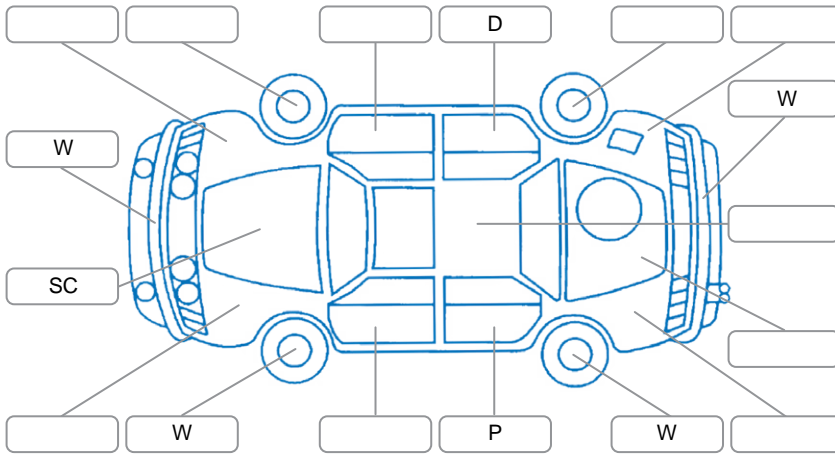

Report ID:	28,125,637	Version:	2
Created:	09 Jun 2026		

Make:	Honda	Model:	FIT
Body Style:	Hatchback	Year:	2015
Rego No.:	NHT596	Rego Expiry:	31 Aug 2026
WoF Expiry:	07 May 2027	Odometer:	92,395 Kms
Good No.:	28125637	VIN:	7AT08G2YX20214911
Next Service:	102,300kms	Service History:	No

Key
 S = Scratch R = Rust C = Crack * = Decals W = Significant scuffs
 D = Dent PT = Paint defect P = Pin dent SC = Stone Chips

Note: some defects and blemishes may not be displayed in the diagram

Body Inspection Comments

Conditions During Body Inspection: **Dry**

Under Carriage and Under Bonnet Inspection Comments

Interior Comments

Seats:	Good
Carpets:	Good
Panels:	Good
Dashboard:	Good

General Comments

Road Conditions During Test Drive	Dry		
Engine Timing Mechanism	Timing Chain		
Evidence of Cam Belt Replacement	<input type="checkbox"/> Yes	<input type="checkbox"/> No	Kms
Inspected by:	Yuki Itohara		
Published by:	Henry Belt		
Inspection Date:	24 Apr 2026		