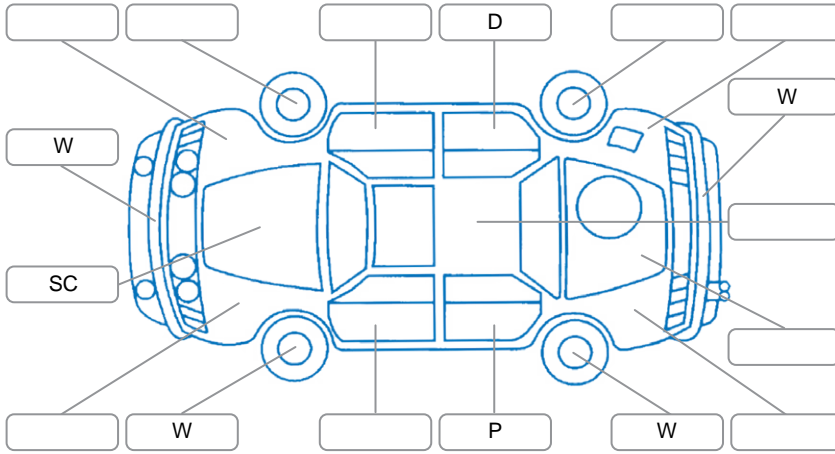

Report ID:	28,125,637	Version:	1
Created:	24 Apr 2026		

Make:	Honda	Model:	FIT
Body Style:	Hatchback	Year:	2015
Rego No.:	NHT596	Rego Expiry:	11 Jun 2026
WoF Expiry:	07 May 2027	Odometer:	92,395 Kms
Good No.:	28125637	VIN:	7AT08G2YX20214911
Next Service:	102,300kms	Service History:	No

Key

S = Scratch R = Rust C = Crack * = Decals W = Significant scuffs
 D = Dent PT = Paint defect P = Pin dent SC = Stone Chips

Note: some defects and blemishes may not be displayed in the diagram

Body Inspection Comments

Dent on right sill. Factory Run-flat kit stored in left rear side panel storage.
 Left tail light is cracked.

Conditions During Body Inspection Dry

Under Carriage and Under Bonnet Inspection Comments

Interior Comments