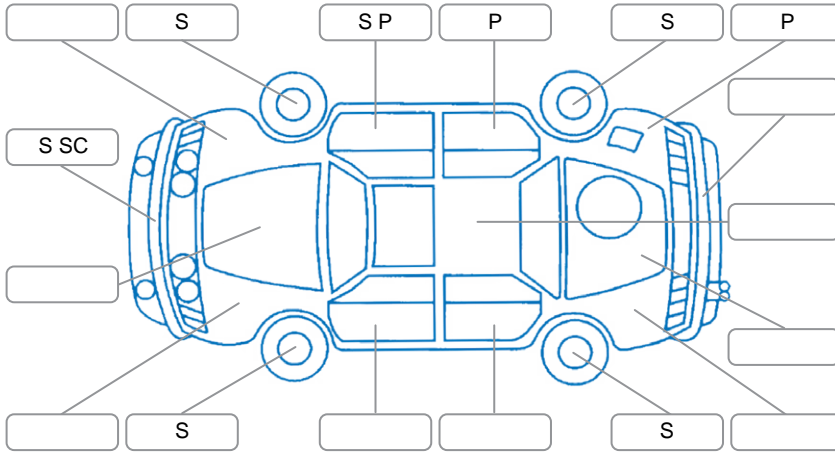

Report ID:	28,125,573	Version:	1
Created:	17 Apr 2026		

Make:	Lexus	Model:	ES300H
Body Style:	Sedan	Year:	2014
Rego No.:	KWD945	Rego Expiry:	29 Jan 2027
WoF Expiry:	01 May 2027	Odometer:	136,902 Kms
Good No.:	28125573	VIN:	JTHBW1GG102069041
Next Service:	143000 Kms	Service History:	No

**Key**

S = Scratch    R = Rust    C = Crack    \* = Decals    W = Significant scuffs  
 D = Dent    PT = Paint defect    P = Pin dent    SC = Stone Chips

Note: some defects and blemishes may not be displayed in the diagram