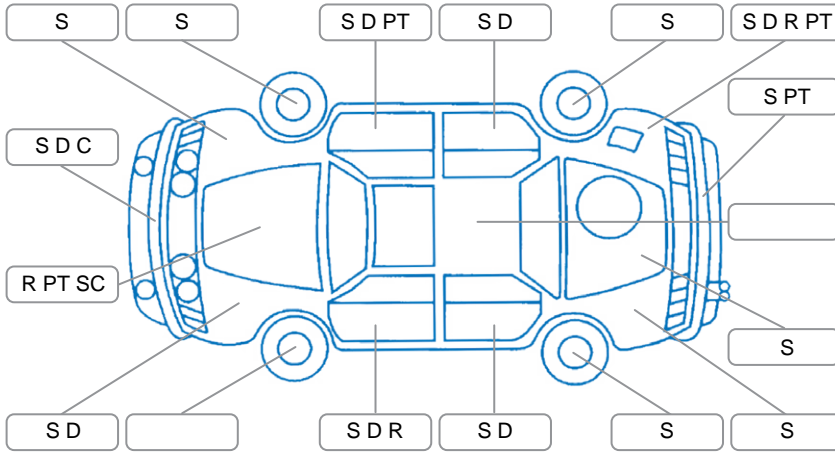

Report ID:	28,125,491	Version:	1
Created:	20 Apr 2026		

Make:	LDV	Model:	G10
Body Style:	Van	Year:	2021
Rego No.:	ANGE24	Rego Expiry:	28 Jul 2026
WoF Expiry:	05 Jun 2026	Odometer:	109,334 Kms
Good No.:	28125491	VIN:	LSKG4GL1XMA144049
Next Service:	40000	Service History:	No

Key

S = Scratch R = Rust C = Crack * = Decals W = Significant scuffs
 D = Dent PT = Paint defect P = Pin dent SC = Stone Chips

Note: some defects and blemishes may not be displayed in the diagram

Body Inspection Comments

Wet

Under Carriage and Under Bonnet Inspection Comments

Turbo oil leak, transmission oil leak, drive belt noisy,

Interior Comments

Seats:	Good
Carpets:	Average
Panels:	Average
Dashboard:	Average

General Comments