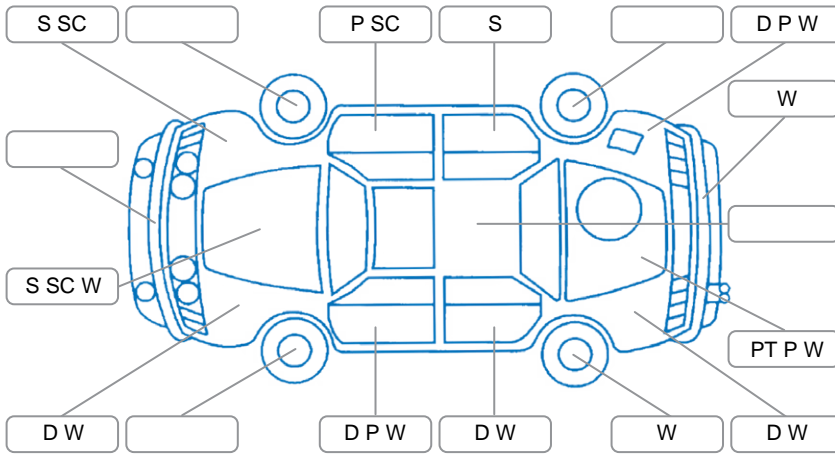

Report ID:	28,125,458	Version:	1
Created:	21 Apr 2026		

Make:	Mercedes-Benz	Model:	Sprinter
Body Style:	Van	Year:	2019
Rego No.:	LZL334	Rego Expiry:	21 Aug 2026
WoF Expiry:		Odometer:	132,839 Kms
Good No.:	28125458	VIN:	WDB9076452P029488
Next Service:	152,000 Kms	Service History:	Yes

Key

S = Scratch R = Rust C = Crack * = Decals W = Significant scuffs
 D = Dent PT = Paint defect P = Pin dent SC = Stone Chips

Note: some defects and blemishes may not be displayed in the diagram

Body Inspection Comments

- Significant scuffs on left rear
- Sliding door has poor alignment
- Right rear tailgate door alignment is poor at the top

Conditions During Body Inspection: Dry

Under Carriage and Under Bonnet Inspection Comments