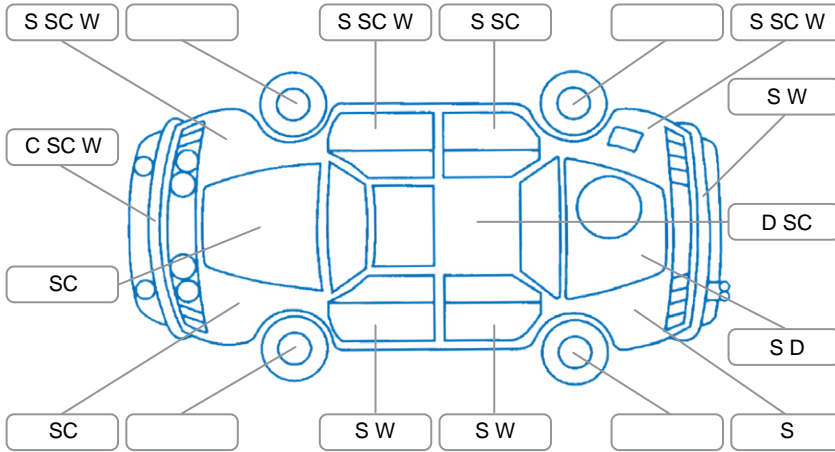

Report ID:	28,125,404	Version:	2
Created:	05 May 2026		

Make:	Hyundai	Model:	Santa FE
Body Style:	Wagon	Year:	2015
Rego No.:	RQW954	Rego Expiry:	10 Jul 2026
WoF Expiry:	21 Oct 2026	Odometer:	177,590 Kms
Good No.:	28125404	VIN:	KMHSU81XSFU480957
Next Service:	187,600	Service History:	No

**Key**

S = Scratch    R = Rust    C = Crack    \* = Decals    W = Significant scuffs  
 D = Dent    PT = Paint defect    P = Pin dent    SC = Stone Chips

Note: some defects and blemishes may not be displayed in the diagram