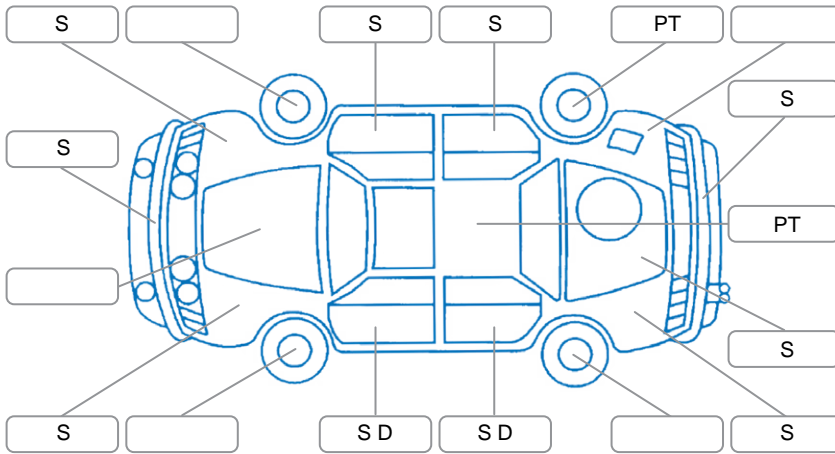

Report ID:	28,125,283	Version:	1
Created:	19 Apr 2026		

Make:	Toyota	Model:	Vellfire
Body Style:	Wagon	Year:	2010
Rego No.:	QLC357	Rego Expiry:	14 Apr 2026
WoF Expiry:	07 Mar 2027	Odometer:	136,477 Kms
Good No.:	28125283	VIN:	7AT0H65MX24150184
Next Service:	136000	Service History:	No

Key
 S = Scratch R = Rust C = Crack * = Decals W = Significant scuffs
 D = Dent PT = Paint defect P = Pin dent SC = Stone Chips

Note: some defects and blemishes may not be displayed in the diagram

Body Inspection Comments

Tailgate door seal torn,

Conditions During Body Inspection

Wet

Under Carriage and Under Bonnet Inspection Comments

Both rear arm bushes split, engine oil leak

Interior Comments

Seats:	Good
Carpets:	Good
Panels:	Good
Dashboard:	Good