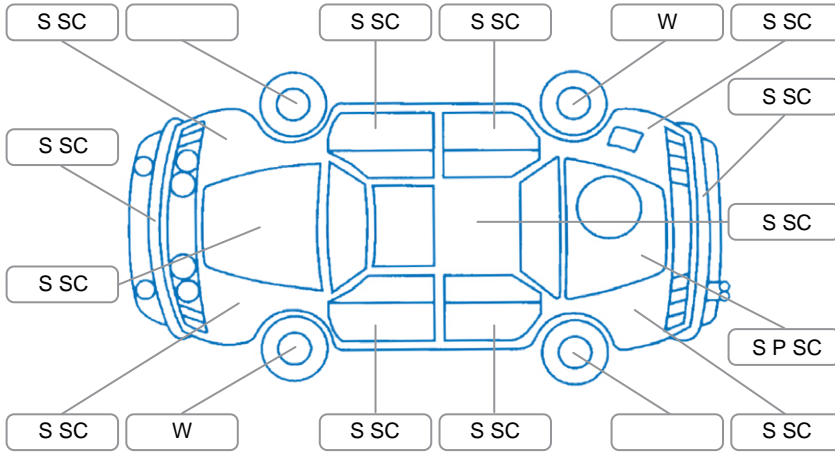

Report ID:	28,125,265	Version:	1
Created:	29 Apr 2026		

Make:	Mazda	Model:	Mazda3
Body Style:	Hatchback	Year:	2011
Rego No.:	QPH678	Rego Expiry:	01 Sep 2026
WoF Expiry:	25 Nov 2026	Odometer:	179,935 Kms
Good No.:	28125265	VIN:	JM0BL10F200304516
Next Service:	189940	Service History:	No

Key

S = Scratch R = Rust C = Crack * = Decals W = Significant scuffs
 D = Dent PT = Paint defect P = Pin dent SC = Stone Chips

Note: some defects and blemishes may not be displayed in the diagram

Body Inspection Comments

Minor stonechips on windscreen

Conditions During Body Inspection

Dry

Under Carriage and Under Bonnet Inspection Comments

Front wheel drive

Interior Comments

Seats:	Good
Carpets:	Good
Panels:	Good
Dashboard:	Good