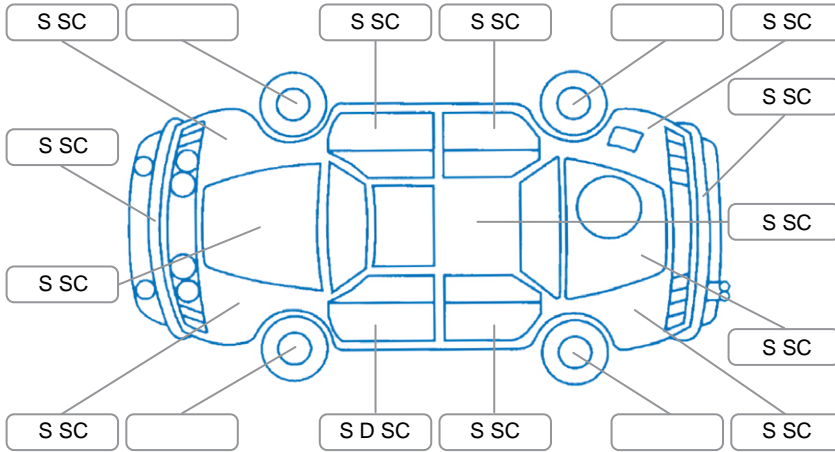

Report ID:	28,125,254	Version:	1
Created:	22 Apr 2026		

Make:	Toyota	Model:	Corolla
Body Style:	Sedan	Year:	2015
Rego No.:	JGT555	Rego Expiry:	12 Sep 2026
WoF Expiry:	16 Mar 2027	Odometer:	243,431 Kms
Good No.:	28125254	VIN:	MR053REH205278104
Next Service:	253435	Service History:	Yes

Key

S = Scratch R = Rust C = Crack * = Decals W = Significant scuffs
 D = Dent PT = Paint defect P = Pin dent SC = Stone Chips

Note: some defects and blemishes may not be displayed in the diagram

Body Inspection Comments

Minor stonechips on windscreen

Conditions During Body Inspection

Dry

Under Carriage and Under Bonnet Inspection Comments

Front wheel drive

Interior Comments

Seats:	Good
Carpets:	Good
Panels:	Good
Dashboard:	Good