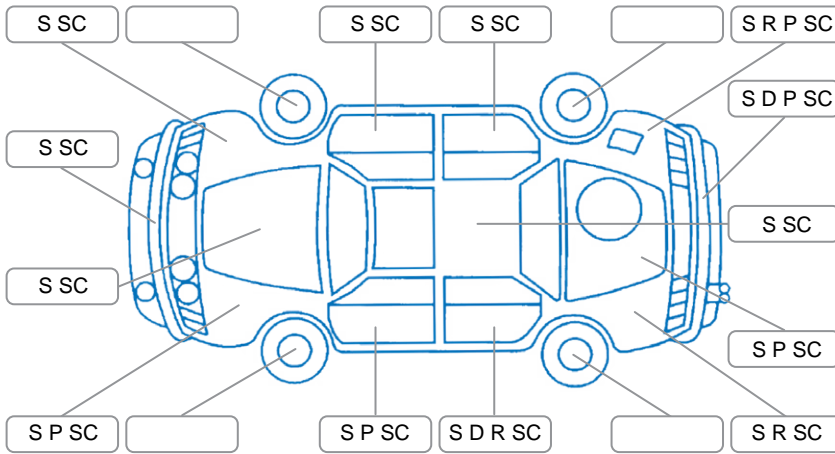

Report ID:	28,125,231	Version:	1
Created:	29 Apr 2026		

Make:	Nissan	Model:	Navara
Body Style:	Utility	Year:	2011
Rego No.:	HLF815	Rego Expiry:	30 Apr 2026
WoF Expiry:	01 Apr 2027	Odometer:	275,807 Kms
Good No.:	28125231	VIN:	MNTVCGD40A0001812
Next Service:	285810	Service History:	No

Key
 S = Scratch R = Rust C = Crack * = Decals W = Significant scuffs
 D = Dent PT = Paint defect P = Pin dent SC = Stone Chips

Note: some defects and blemishes may not be displayed in the diagram

Body Inspection Comments

Minor stone chips on windscreen

Conditions During Body Inspection

Dry

Under Carriage and Under Bonnet Inspection Comments

Rear wheel drive

Interior Comments

Seats: Good

Carpets: Good

Panels: Good

Dashboard: Good

General Comments

Road Conditions During Test Drive

Dry

Engine Timing Mechanism

Timing Chain

Evidence of Cam Belt Replacement Yes No Kms