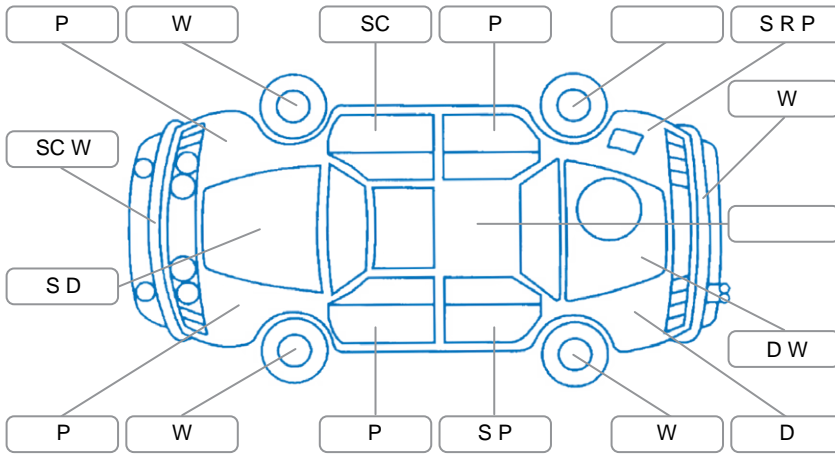

**Key**  
 S = Scratch    R = Rust    C = Crack    \* = Decals    W = Significant scuffs  
 D = Dent    PT = Paint defect    P = Pin dent    SC = Stone Chips

Note: some defects and blemishes may not be displayed in the diagram

### Body Inspection Comments

- Rear bumper misaligned
- Left rear quarter panel moulding damaged
- Left front fog light broken

Conditions During Body Inspection: Dry