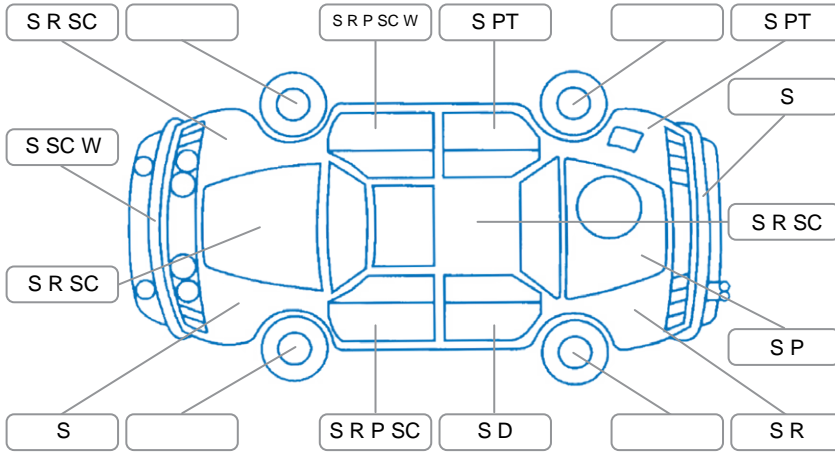

Report ID:	28,125,072	Version:	1
Created:	17 Apr 2026		

Make:	Mazda	Model:	Bt-50
Body Style:	Utility	Year:	2016
Rego No.:	JPL294	Rego Expiry:	04 Mar 2026
WoF Expiry:	14 May 2026	Odometer:	152,299 Kms
Good No.:	28125072	VIN:	MMOUR0YF100525144
Next Service:	Unknown	Service History:	No

Key
 S = Scratch R = Rust C = Crack * = Decals W = Significant scuffs
 D = Dent PT = Paint defect P = Pin dent SC = Stone Chips

Note: some defects and blemishes may not be displayed in the diagram

Body Inspection Comments

Stone chips in windscreen

Conditions During Body Inspection

Wet

Under Carriage and Under Bonnet Inspection Comments

Oil leak
 Surface rust on chassis

Interior Comments

Seats:	Stains
Carpets:	Average
Panels:	Average
Dashboard:	Average