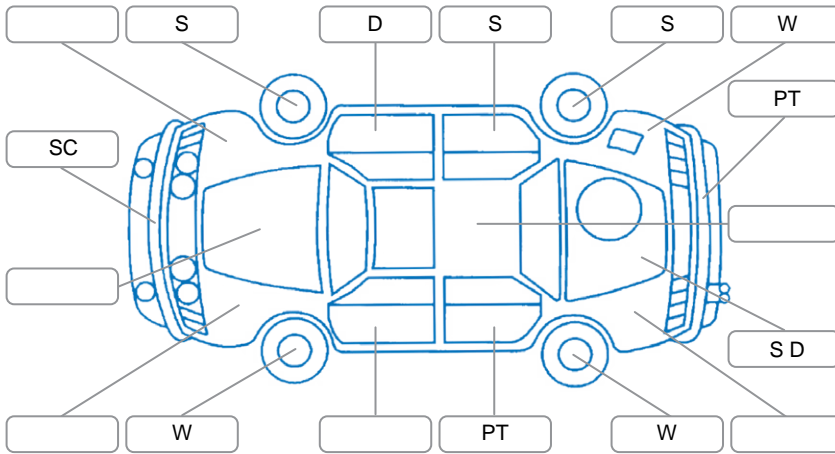

Report ID:	28,124,981	Version:	2
Created:	28 Apr 2026		

Make:	Mazda	Model:	Demio
Body Style:	Hatchback	Year:	2005
Rego No.:	GTT857	Rego Expiry:	19 Jul 2026
WoF Expiry:	30 Apr 2027	Odometer:	157,872 Kms
Good No.:	28124981	VIN:	7AT0C12HX12431598
Next Service:	167000 kms	Service History:	No

Key

S = Scratch R = Rust C = Crack * = Decals W = Significant scuffs
 D = Dent PT = Paint defect P = Pin dent SC = Stone Chips

Note: some defects and blemishes may not be displayed in the diagram

Body Inspection Comments