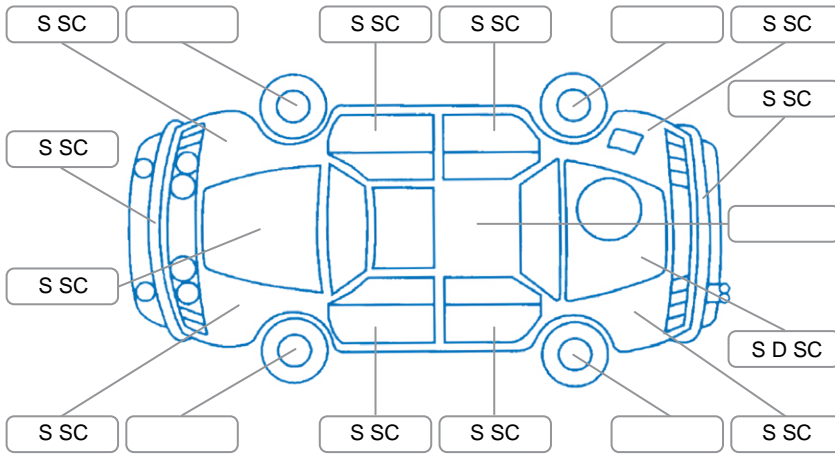

Report ID:	28,124,975	Version:	2
Created:	22 Apr 2026		

Make:	Nissan	Model:	Wingroad
Body Style:	Wagon	Year:	2007
Rego No.:	JKK500	Rego Expiry:	03 May 2026
WoF Expiry:		Odometer:	128,462 Kms
Good No.:	28124975	VIN:	7AT0DH5GX15054342
Next Service:	due	Service History:	No

Key
 S = Scratch R = Rust C = Crack * = Decals W = Significant scuffs
 D = Dent PT = Paint defect P = Pin dent SC = Stone Chips

Note: some defects and blemishes may not be displayed in the diagram

Body Inspection Comments