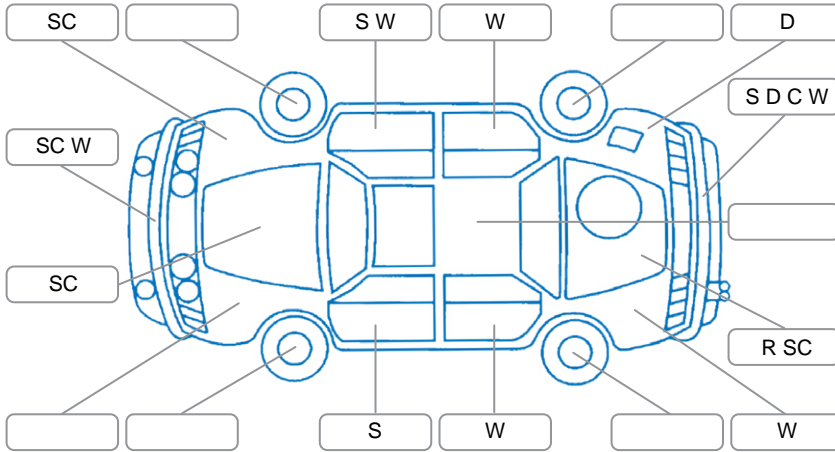

Report ID:	28,124,910	Version:	1
Created:	04 May 2026		

Make:	Toyota	Model:	Corolla
Body Style:	Hatchback	Year:	2008
Rego No.:	EJH294	Rego Expiry:	14 Aug 2026
WoF Expiry:		Odometer:	228,329 Kms
Good No.:	28124910	VIN:	JTNKU58E601032872
Next Service:	238000	Service History:	Yes

### Key

S = Scratch    R = Rust    C = Crack    \* = Decals    W = Significant scuffs  
 D = Dent    PT = Paint defect    P = Pin dent    SC = Stone Chips

Note: some defects and blemishes may not be displayed in the diagram