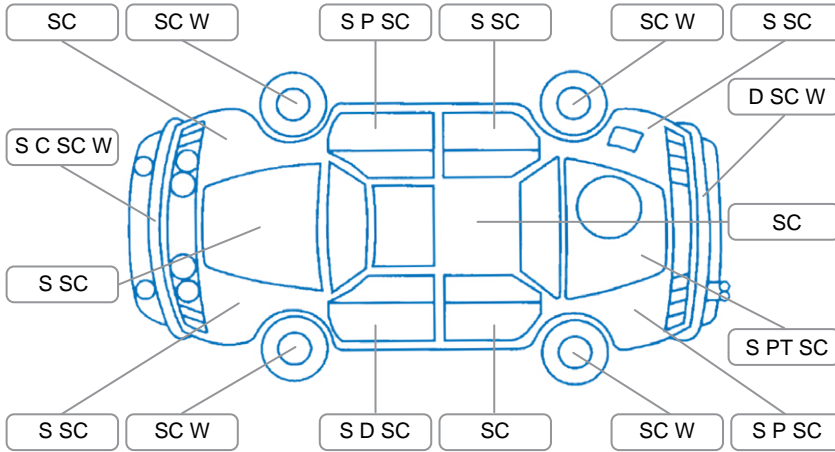

Report ID:	28,124,896	Version:	2
Created:	24 Apr 2026		

Make:	Honda	Model:	Civic
Body Style:	Sedan	Year:	2008
Rego No.:	LFD571	Rego Expiry:	31 Dec 2026
WoF Expiry:	01 May 2027	Odometer:	260,431 Kms
Good No.:	28124896	VIN:	JHMFD16808S214064
Next Service:	370300	Service History:	No

Key

S = Scratch R = Rust C = Crack * = Decals W = Significant scuffs
 D = Dent PT = Paint defect P = Pin dent SC = Stone Chips

Note: some defects and blemishes may not be displayed in the diagram

Body Inspection Comments

Back bumper trim unstuck in middle

Conditions During Body Inspection

Wet

Under Carriage and Under Bonnet Inspection Comments

Interior Comments

Seats:	tear in back seat
Carpets:	Average
Panels:	Average
Dashboard:	Average