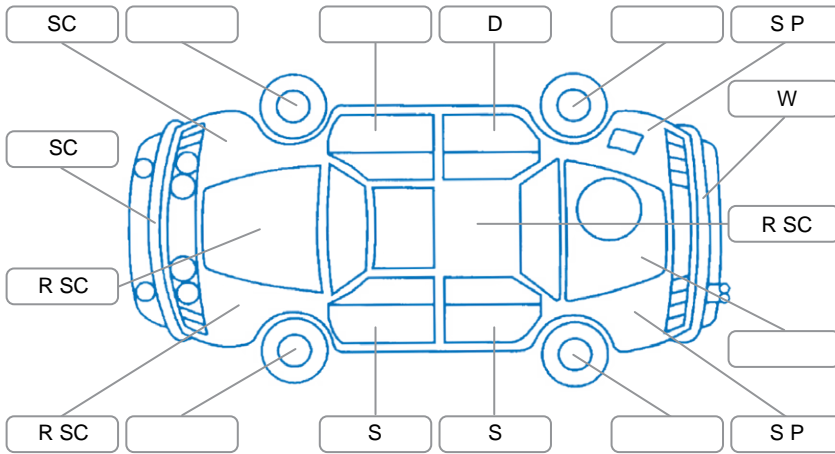

Report ID:	28,124,854	Version:	1
Created:	18 Apr 2026		

Make:	Nissan	Model:	Navara
Body Style:	Utility	Year:	2022
Rego No.:	PBY266	Rego Expiry:	24 May 2026
WoF Expiry:	25 Feb 2027	Odometer:	76,371 Kms
Good No.:	28124854	VIN:	MNTCBAD23A0002572
Next Service:	81000	Service History:	No

Key
 S = Scratch R = Rust C = Crack * = Decals W = Significant scuffs
 D = Dent PT = Paint defect P = Pin dent SC = Stone Chips

Note: some defects and blemishes may not be displayed in the diagram

Body Inspection Comments

Windscreen stone chip not in CVA

Conditions During Body Inspection

Dry

Under Carriage and Under Bonnet Inspection Comments

Interior Comments

Seats:	Average
Carpets:	Average
Panels:	Average
Dashboard:	Average