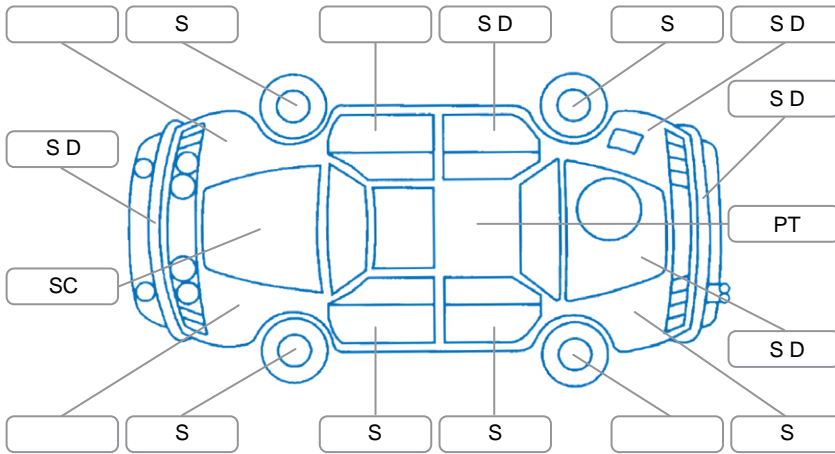

Report ID:	28,124,812	Version:	1
Created:	19 Apr 2026		

Make:	Ford	Model:	Ranger
Body Style:	Utility	Year:	2013
Rego No.:	GZF309	Rego Expiry:	25 Feb 2026
WoF Expiry:	08 Nov 2026	Odometer:	135,118 Kms
Good No.:	28124812	VIN:	MNAUMFF50DW177271
Next Service:	138250	Service History:	No

**Key**

S = Scratch    R = Rust    C = Crack    \* = Decals    W = Significant scuffs  
 D = Dent    PT = Paint defect    P = Pin dent    SC = Stone Chips

Note: some defects and blemishes may not be displayed in the diagram

Engine, transmission and differential oil leak,

**Interior Comments**

Seats:	Good
Carpets:	Good
Panels:	Good
Dashboard:	Good

**General Comments**

Road Conditions During Test Drive	Dry		
Engine Timing Mechanism	Timing Chain		
Evidence of Cam Belt Replacement	<input type="checkbox"/> Yes	<input type="checkbox"/> No	Kms
Inspected by:	Curshey Accad		
Published by:	Curshey Accad		
Inspection Date:	19 Apr 2026		