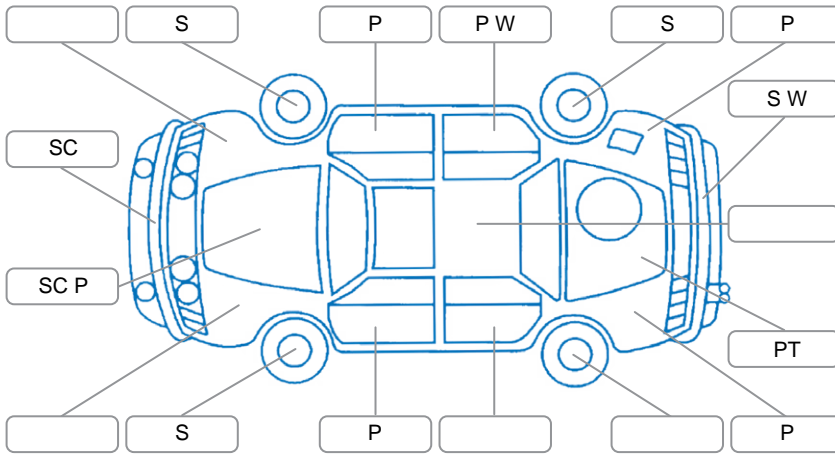

Report ID:	28,124,714	Version:	3
Created:	28 Apr 2026		

Make:	Mitsubishi	Model:	ASX
Body Style:	SUV	Year:	2014
Rego No.:	HHF228	Rego Expiry:	31 Aug 2026
WoF Expiry:	20 Mar 2027	Odometer:	160,069 Kms
Good No.:	28124714	VIN:	JMFXLGA8WEZ000784
Next Service:	168,500 Kms	Service History:	No

Key
 S = Scratch R = Rust C = Crack * = Decals W = Significant scuffs
 D = Dent PT = Paint defect P = Pin dent SC = Stone Chips

Note: some defects and blemishes may not be displayed in the diagram

Body Inspection Comments

Conditions During Body Inspection: Dry

Under Carriage and Under Bonnet Inspection Comments

Interior Comments

Seats:	Good
Carpets:	Average
Panels:	Good
Dashboard:	Good

General Comments

Road Conditions During Test Drive	Dry
Engine Timing Mechanism	Timing Chain
Evidence of Cam Belt Replacement	<input type="checkbox"/> Yes <input type="checkbox"/> No Kms
Inspected by:	LukaAjitvan Woerden
Published by:	Harry Dodds
Inspection Date:	16 Apr 2026