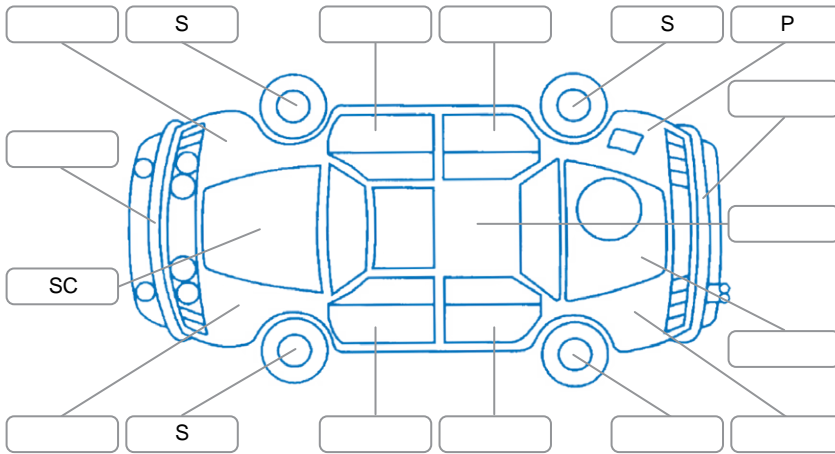

Report ID:	28,124,542	Version:	2
Created:	17 Apr 2026		

Make:	Hyundai	Model:	Tucson
Body Style:	SUV	Year:	2016
Rego No.:	KAP370	Rego Expiry:	30 Sep 2026
WoF Expiry:	24 Nov 2026	Odometer:	85,532 Kms
Good No.:	28124542	VIN:	TMAJ381ASGJ140380
Next Service:	92,066kms	Service History:	No

Key
 S = Scratch R = Rust C = Crack * = Decals W = Significant scuffs
 D = Dent PT = Paint defect P = Pin dent SC = Stone Chips

Note: some defects and blemishes may not be displayed in the diagram

Body Inspection Comments

Conditions During Body Inspection: Dry Wet

Under Carriage and Under Bonnet Inspection Comments

Interior Comments

Seats:	Good
Carpets:	Good
Panels:	Good
Dashboard:	Good

General Comments

Road Conditions During Test Drive	Dry		
Engine Timing Mechanism	Timing Chain		
Evidence of Cam Belt Replacement	<input type="checkbox"/> Yes	<input type="checkbox"/> No	Kms
Inspected by:	LukaAjitvan Woerden		
Published by:	Cody O'Neill		
Inspection Date:	17 Apr 2026		