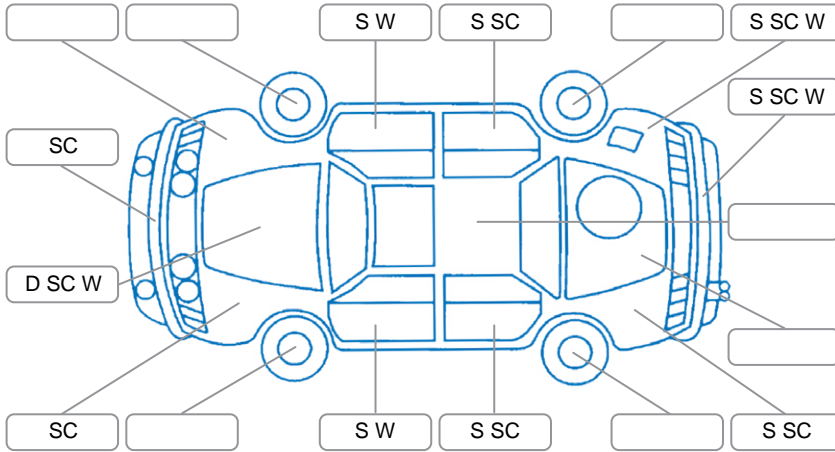

Report ID:	28,124,444	Version:	2
Created:	22 Apr 2026		

Make:	Hyundai	Model:	Tucson
Body Style:	SUV	Year:	2016
Rego No.:	KCH301	Rego Expiry:	19 Jun 2026
WoF Expiry:	05 May 2027	Odometer:	199,890 Kms
Good No.:	28124444	VIN:	KMHJ2814MHU269064
Next Service:	203,000	Service History:	Yes

Key

S = Scratch R = Rust C = Crack * = Decals W = Significant scuffs
 D = Dent PT = Paint defect P = Pin dent SC = Stone Chips

Note: some defects and blemishes may not be displayed in the diagram

Body Inspection Comments

Headlights faded. Roof antenna missing. Sunscreen marks on paintwork

Conditions During Body Inspection

Dry

Under Carriage and Under Bonnet Inspection Comments

Oil level low

Interior Comments

Seats:	Average
Carpets:	Average
Panels:	scuffs.
Dashboard:	scuffs and scratches on glovebox.

General Comments

Check brake light warning on dash, LR brake light nw.

Road Conditions During Test Drive Dry

Engine Timing Mechanism Timing Chain

Evidence of Cam Belt Replacement Yes No Kms

Inspected by: Finlay Lemmens