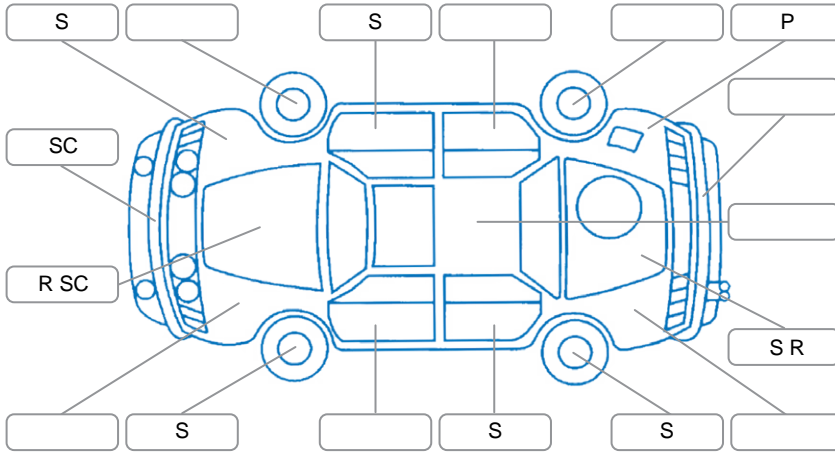

Key
 S = Scratch R = Rust C = Crack * = Decals W = Significant scuffs
 D = Dent PT = Paint defect P = Pin dent SC = Stone Chips

Note: some defects and blemishes may not be displayed in the diagram

Body Inspection Comments

Seats:	Good
Carpets:	Good
Panels:	rear right door panel scratches
Dashboard:	Good

General Comments

Service overdue,

Road Conditions During Test Drive	Dry
Engine Timing Mechanism	Timing Chain
Evidence of Cam Belt Replacement	<input type="checkbox"/> Yes <input type="checkbox"/> No Kms
Inspected by:	Curshey Accad
Published by:	Curshey Accad
Inspection Date:	19 Apr 2026