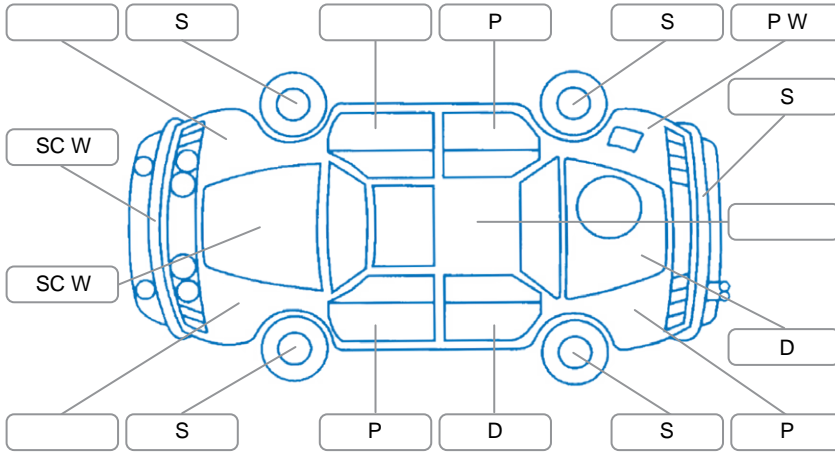

Report ID:	28,124,376	Version:	1
Created:	20 Apr 2026		

Make:	Subaru	Model:	Legacy
Body Style:	Sedan	Year:	2006
Rego No.:	KWM765	Rego Expiry:	17 Mar 2027
WoF Expiry:	12 Dec 2026	Odometer:	288,136 Kms
Good No.:	28124376	VIN:	7AT0GF0BX17064050
Next Service:	292000km	Service History:	No

Key

S = Scratch R = Rust C = Crack * = Decals W = Significant scuffs
 D = Dent PT = Paint defect P = Pin dent SC = Stone Chips

Note: some defects and blemishes may not be displayed in the diagram

Body Inspection Comments

- Rear view mirror needs refitting.
- Centre console compartment lid is broken.
- Windscreen has chips.
- Rear left tyre unroadworthy/below wear indicators.

Conditions During Body Inspection Dry

Under Carriage and Under Bonnet Inspection Comments