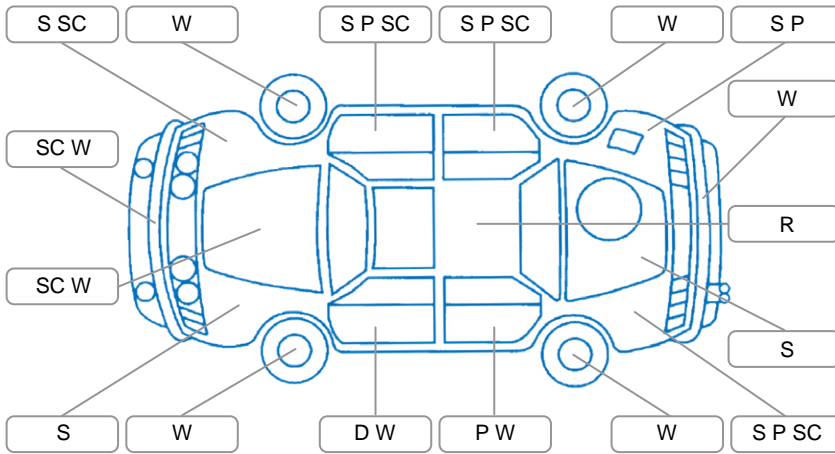

Report ID:	28,124,278	Version:	1
Created:	18 Apr 2026		

Make:	Mazda	Model:	CX-7
Body Style:	SUV	Year:	2007
Rego No.:	GFR713	Rego Expiry:	15 Aug 2026
WoF Expiry:	11 May 2026	Odometer:	212,369 Kms
Good No.:	28124278	VIN:	JM0ER103180107461
Next Service:	220000	Service History:	No

Key
 S = Scratch R = Rust C = Crack * = Decals W = Significant scuffs
 D = Dent PT = Paint defect P = Pin dent SC = Stone Chips

Note: some defects and blemishes may not be displayed in the diagram

Body Inspection Comments

Drives door check strap clicking

Conditions During Body Inspection

Dry

Under Carriage and Under Bonnet Inspection Comments

Engine oil leak

Interior Comments

Seats: Average

Carpets: Average

Panels: Average

Dashboard: Average

General Comments

Road Conditions During Test Drive

Dry

Engine Timing Mechanism

Timing Chain

Evidence of Cam Belt Replacement