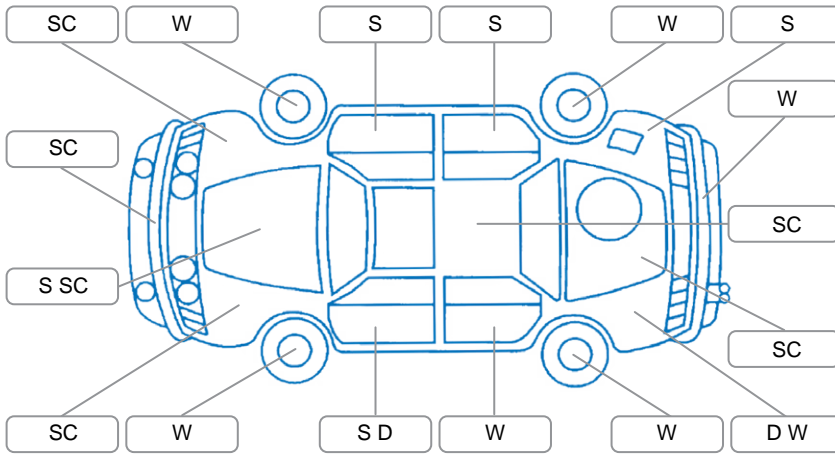

Report ID:	28,124,221	Version:	1
Created:	21 Apr 2026		

Make:	Honda	Model:	Civic
Body Style:	Hatchback	Year:	2020
Rego No.:	MSE385	Rego Expiry:	24 May 2026
WoF Expiry:	19 Dec 2026	Odometer:	101,982 Kms
Good No.:	28124221	VIN:	MRHFK4880LT070347
Next Service:	102,000km	Service History:	Yes

Key
 S = Scratch R = Rust C = Crack * = Decals W = Significant scuffs
 D = Dent PT = Paint defect P = Pin dent SC = Stone Chips

Note: some defects and blemishes may not be displayed in the diagram

Body Inspection Comments

Windscreen stone chips

Conditions During Body Inspection

Dry

Under Carriage and Under Bonnet Inspection Comments

Front wheel drive

Interior Comments

Seats:	Good
Carpets:	Good
Panels:	Good
Dashboard:	Good

General Comments