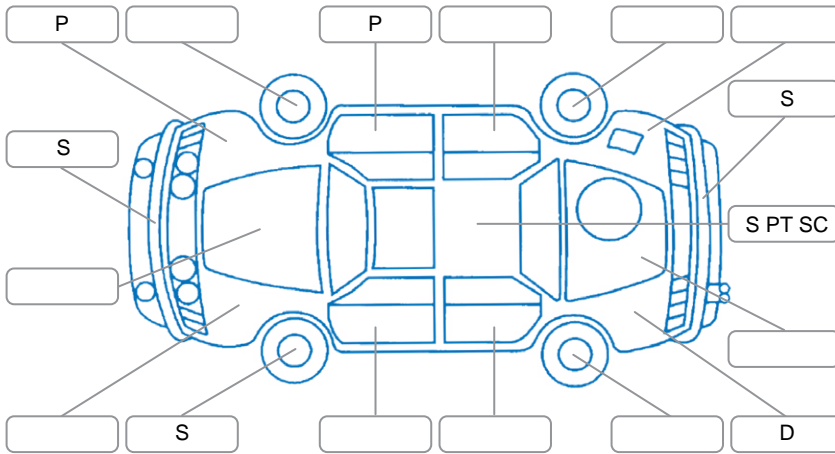

Report ID:	28,124,213	Version:	2
Created:	18 Apr 2026		

Make:	KIA	Model:	Sportage
Body Style:	SUV	Year:	2019
Rego No.:	MFS234	Rego Expiry:	28 Nov 2026
WoF Expiry:	01 May 2027	Odometer:	95,826 Kms
Good No.:	28124213	VIN:	KNAPM81AMK7668160
Next Service:	105686 kms	Service History:	No

Key
 S = Scratch R = Rust C = Crack * = Decals W = Significant scuffs
 D = Dent PT = Paint defect P = Pin dent SC = Stone Chips

Note: some defects and blemishes may not be displayed in the diagram

Body Inspection Comments