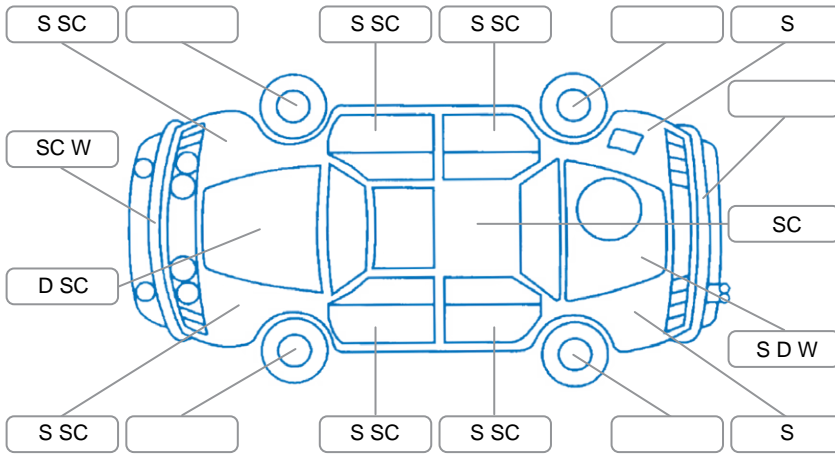

Report ID:	28,124,209	Version:	1
Created:	02 May 2026		

Make:	Holden	Model:	Colorado
Body Style:	Utility	Year:	2016
Rego No.:	KEB325	Rego Expiry:	30 Sep 2026
WoF Expiry:	31 Mar 2027	Odometer:	184,721 Kms
Good No.:	28124209	VIN:	MMU148LK0HH608945
Next Service:	186,000	Service History:	Yes

Key

S = Scratch R = Rust C = Crack * = Decals W = Significant scuffs
 D = Dent PT = Paint defect P = Pin dent SC = Stone Chips

Note: some defects and blemishes may not be displayed in the diagram

Body Inspection Comments

Conditions During Body Inspection: Dry

Under Carriage and Under Bonnet Inspection Comments

Interior Comments

Seats:	Average
Carpets:	Average
Panels:	scuffs.
Dashboard:	Average

General Comments

Road Conditions During Test Drive	Dry
Engine Timing Mechanism	Timing Chain
Evidence of Cam Belt Replacement	<input type="checkbox"/> Yes <input type="checkbox"/> No Kms