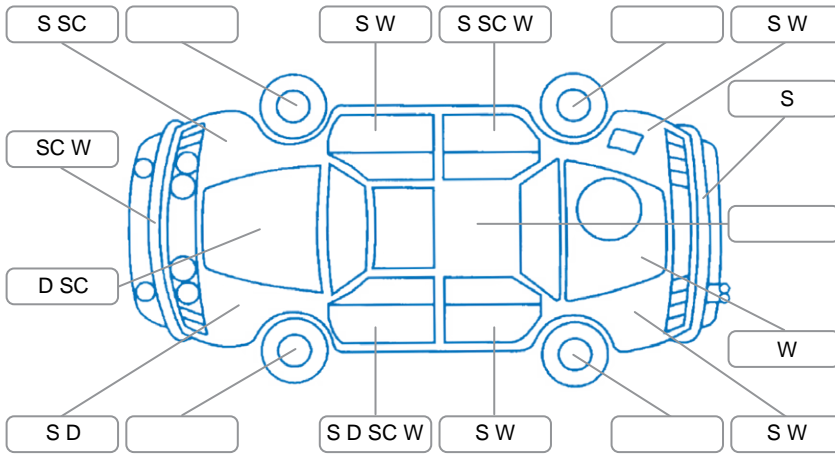

Report ID:	28,124,127	Version:	1
Created:	29 Apr 2026		

Make:	Subaru	Model:	XV
Body Style:	Hatchback	Year:	2012
Rego No.:	NWD574	Rego Expiry:	14 May 2026
WoF Expiry:	04 Dec 2026	Odometer:	214,247 Kms
Good No.:	28124127	VIN:	7AT0GF1XX21027431
Next Service:	210,000	Service History:	No

Key

S = Scratch R = Rust C = Crack * = Decals W = Significant scuffs
 D = Dent PT = Paint defect P = Pin dent SC = Stone Chips

Note: some defects and blemishes may not be displayed in the diagram

Body Inspection Comments