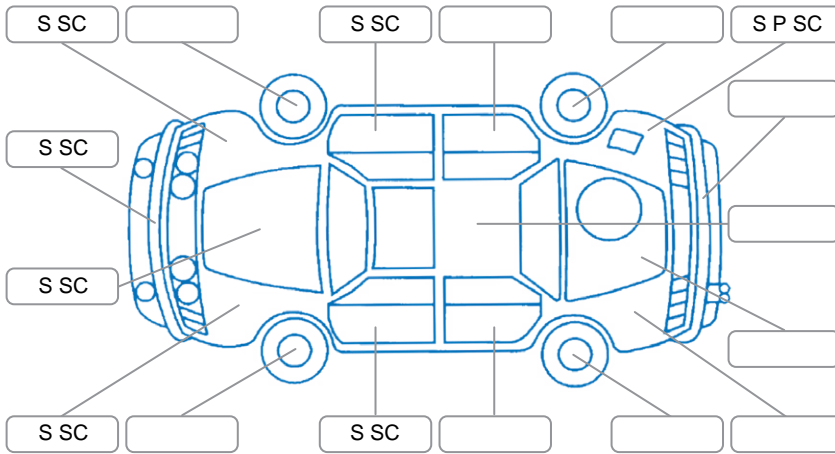

Report ID:	28,124,115	Version:	1
Created:	16 Apr 2026		

Make:	Ford	Model:	Ranger
Body Style:	Utility	Year:	2016
Rego No.:	JUW167	Rego Expiry:	31 Aug 2026
WoF Expiry:	16 Dec 2026	Odometer:	243,871 Kms
Good No.:	28124115	VIN:	MNAUM2F50FW517619
Next Service:	234003	Service History:	Yes

Key

S = Scratch R = Rust C = Crack * = Decals W = Significant scuffs
 D = Dent PT = Paint defect P = Pin dent SC = Stone Chips

Note: some defects and blemishes may not be displayed in the diagram

Body Inspection Comments