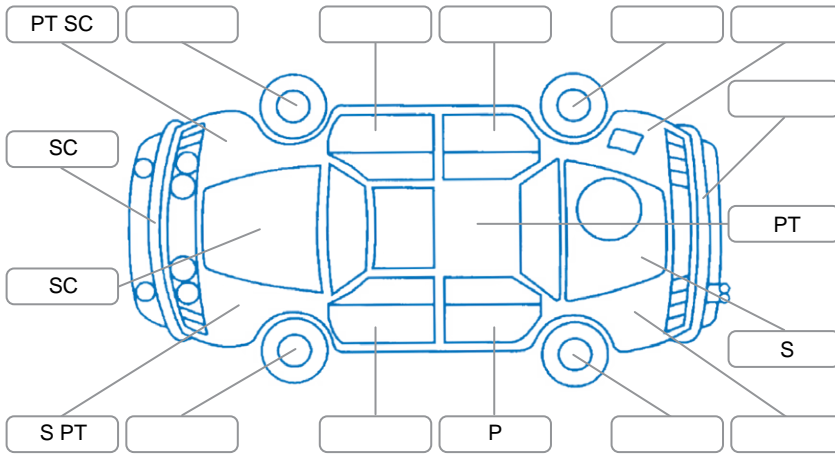

Report ID:	28,124,073	Version:	1
Created:	16 Apr 2026		

Make:	Mazda	Model:	Bt-50
Body Style:	Utility	Year:	2018
Rego No.:	LRA923	Rego Expiry:	19 Jun 2026
WoF Expiry:	07 Jan 2027	Odometer:	194,381 Kms
Good No.:	28124073	VIN:	MMOUR0YG100760197
Next Service:	30/11/26 or 20400km	Service History:	No

Key
 S = Scratch R = Rust C = Crack * = Decals W = Significant scuffs
 D = Dent PT = Paint defect P = Pin dent SC = Stone Chips

Note: some defects and blemishes may not be displayed in the diagram

Body Inspection Comments

Stone chips in windscreen.

Conditions During Body Inspection: Dry

Under Carriage and Under Bonnet Inspection Comments

Interior Comments

Seats:	Average
Carpets:	Average
Panels:	Good
Dashboard:	Good

General Comments

Vehicle drove well.

Road Conditions During Test Drive	Dry	
Engine Timing Mechanism	Timing Chain	
Evidence of Cam Belt Replacement	<input type="checkbox"/> Yes <input type="checkbox"/> No	Kms
Inspected by:	Aaron Johnson	
Published by:	Aaron Johnson	
Inspection Date:	16 Apr 2026	