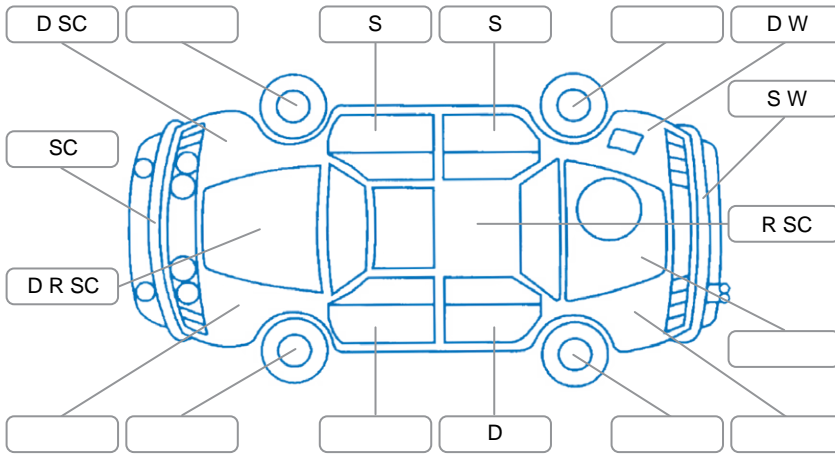

Key
 S = Scratch R = Rust C = Crack * = Decals W = Significant scuffs
 D = Dent PT = Paint defect P = Pin dent SC = Stone Chips

Note: some defects and blemishes may not be displayed in the diagram

Body Inspection Comments

Conditions During Body Inspection: Dry

Under Carriage and Under Bonnet Inspection Comments

Interior Comments

Seats:	Average
Carpets:	Average
Panels:	Average
Dashboard:	Average

General Comments

Road Conditions During Test Drive	Dry	
Engine Timing Mechanism	Timing Chain	
Evidence of Cam Belt Replacement	<input type="checkbox"/> Yes <input type="checkbox"/> No	Kms
Inspected by:	Finlay Lemmens	
Published by:	Luke Saunders	
Inspection Date:	22 Apr 2026	