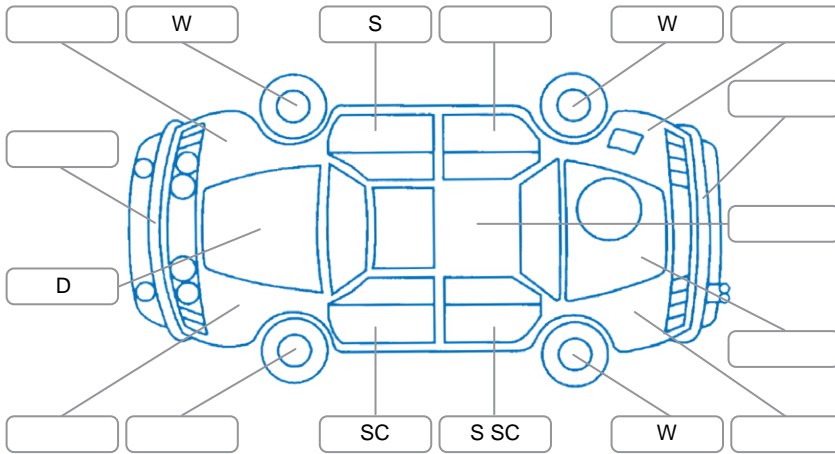

Report ID:	28,124,025	Version:	1
Created:	18 May 2026		

Make:	Toyota	Model:	Corolla
Body Style:	Hatchback	Year:	2013
Rego No.:	HEG121	Rego Expiry:	21 Aug 2026
WoF Expiry:	15 May 2027	Odometer:	104,992 Kms
Good No.:	28124025	VIN:	JTNKU3JE60J041568
Next Service:	114,000 kms	Service History:	No

Key
 S = Scratch R = Rust C = Crack * = Decals W = Significant scuffs
 D = Dent PT = Paint defect P = Pin dent SC = Stone Chips

Note: some defects and blemishes may not be displayed in the diagram

Body Inspection Comments

Conditions During Body Inspection: Dry

Under Carriage and Under Bonnet Inspection Comments

Front wheel drive.
 Freshly serviced.

Interior Comments

Seats:	Average
Carpets:	Average
Panels:	Average
Dashboard:	Average