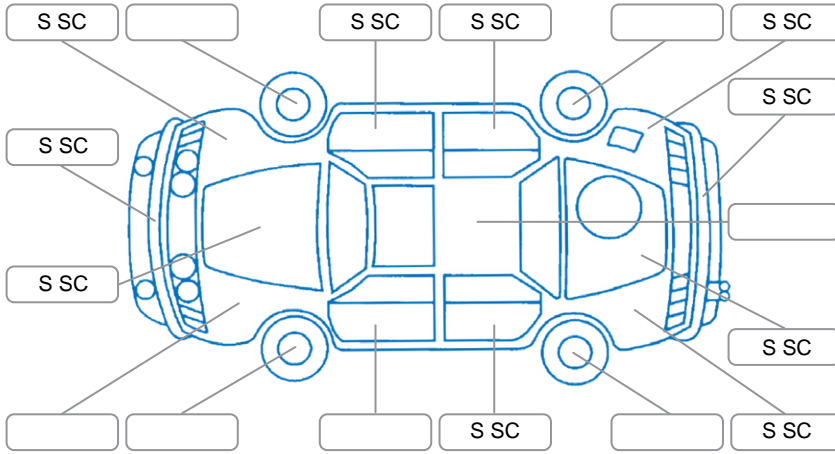

Report ID:	28,123,962	Version:	1
Created:	16 Apr 2026		

Make:	Toyota	Model:	Aqua
Body Style:	Hatchback	Year:	2019
Rego No.:	RBL63	Rego Expiry:	19 May 2026
WoF Expiry:	24 Feb 2027	Odometer:	85,151 Kms
Good No.:	28123962	VIN:	7AT0H65YX24624905
Next Service:	90000	Service History:	Yes

Key

S = Scratch R = Rust C = Crack * = Decals W = Significant scuffs
 D = Dent PT = Paint defect P = Pin dent SC = Stone Chips

Note: some defects and blemishes may not be displayed in the diagram

Body Inspection Comments