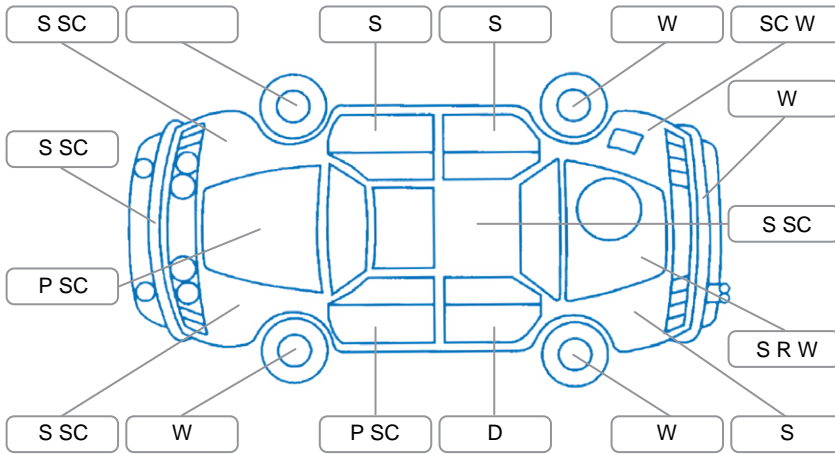

Report ID:	28,123,943	Version:	1
Created:	30 Apr 2026		

Make:	Ford	Model:	Ranger
Body Style:	Utility	Year:	2013
Rego No.:	HDB33	Rego Expiry:	23 Jul 2026
WoF Expiry:	06 Jun 2026	Odometer:	370,297 Kms
Good No.:	28123943	VIN:	MNAUMFF50DW219137
Next Service:	380,000 Kms	Service History:	Yes

Key

S = Scratch R = Rust C = Crack * = Decals W = Significant scuffs
 D = Dent PT = Paint defect P = Pin dent SC = Stone Chips

Note: some defects and blemishes may not be displayed in the diagram

Body Inspection Comments

Stone chip in windscreen

Conditions During Body Inspection

Wet

Under Carriage and Under Bonnet Inspection Comments

4WD
 Engine oil leak

Interior Comments

Seats:	Good
Carpets:	Average
Panels:	Average
Dashboard:	Average