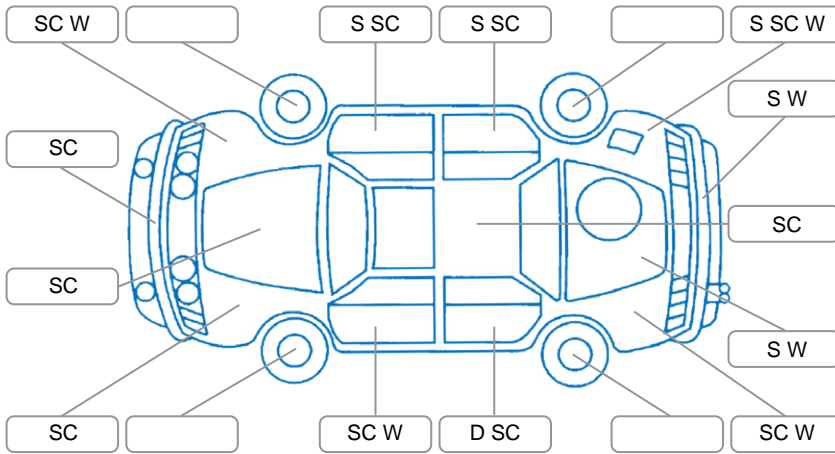

Report ID:	28,123,904	Version:	1
Created:	23 Apr 2026		

Make:	Great Wall	Model:	Steed
Body Style:	Utility	Year:	2017
Rego No.:	KJJ777	Rego Expiry:	28 Feb 2026
WoF Expiry:	21 Jan 2027	Odometer:	162,120 Kms
Good No.:	28123904	VIN:	LGWCB3183GB616715
Next Service:	172,000	Service History:	No

Key
 S = Scratch R = Rust C = Crack * = Decals W = Significant scuffs
 D = Dent PT = Paint defect P = Pin dent SC = Stone Chips

Note: some defects and blemishes may not be displayed in the diagram

Body Inspection Comments