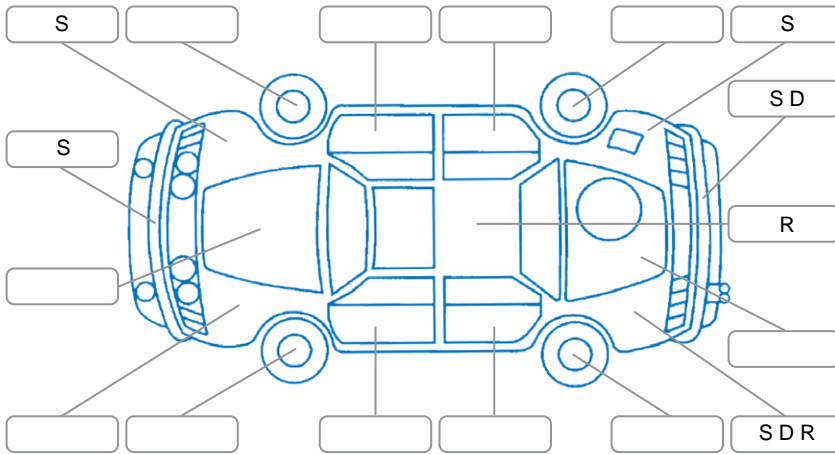

Report ID:	28,123,818	Version:	1
Created:	21 Apr 2026		

Make:	Toyota	Model:	Hilux
Body Style:	Utility	Year:	2017
Rego No.:	KUL440	Rego Expiry:	17 Sep 2026
WoF Expiry:	18 Sep 2026	Odometer:	275,006 Kms
Good No.:	28123818	VIN:	MR0KA3CD601202522
Next Service:	281,400 kms	Service History:	Yes

Key

S = Scratch R = Rust C = Crack * = Decals W = Significant scuffs
 D = Dent PT = Paint defect P = Pin dent SC = Stone Chips

Note: some defects and blemishes may not be displayed in the diagram

Body Inspection Comments

L rear bumper dent replace, L headlight cracked, underbody rust, r front wheel cap missing,

Conditions During Body Inspection

Wet

Under Carriage and Under Bonnet Inspection Comments

Interior Comments

Seats:	Average
Carpets:	Average
Panels:	Average
Dashboard:	Good

General Comments

Windscreen cracked in and out cva,

Road Conditions During Test Drive

Wet

Engine Timing Mechanism

Timing Chain

Evidence of Cam Belt Replacement

Yes No