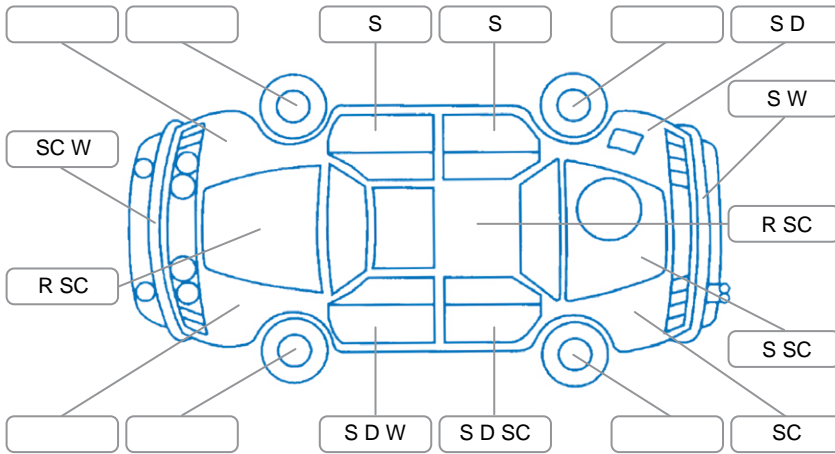

Key

S = Scratch R = Rust C = Crack * = Decals W = Significant scuffs
 D = Dent PT = Paint defect P = Pin dent SC = Stone Chips

Note: some defects and blemishes may not be displayed in the diagram

Body Inspection Comments

Conditions During Body Inspection: Dry

Under Carriage and Under Bonnet Inspection Comments

Interior Comments

Seats:	LF passenger seat rear pouch broken.
Carpets:	wear and holes in drivers footwell.
Panels:	scuffs.
Dashboard:	scuffs and scratches on glovebox.