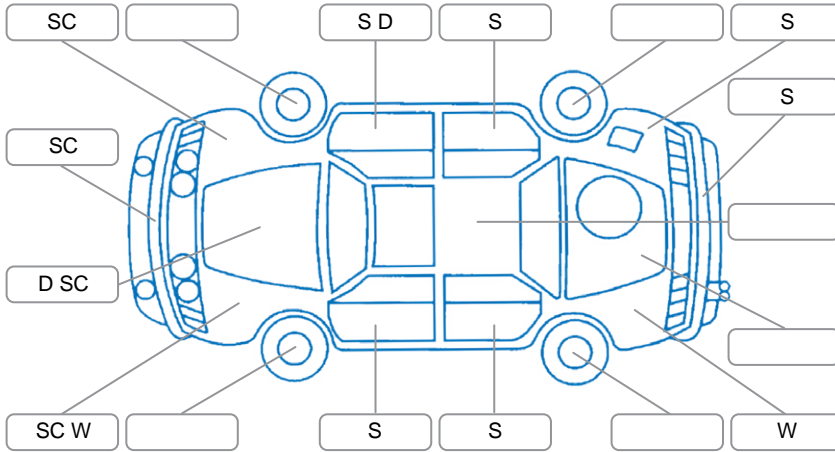

Report ID:	28,123,759	Version:	1
Created:	05 May 2026		

Make:	Peugeot	Model:	208
Body Style:	Hatchback	Year:	2017
Rego No.:	KPY318	Rego Expiry:	28 May 2026
WoF Expiry:	18 May 2027	Odometer:	99,393 Kms
Good No.:	28123759	VIN:	VF3CCHNZTHW044515
Next Service:	110,000	Service History:	Yes

### Key

S = Scratch    R = Rust    C = Crack    \* = Decals    W = Significant scuffs  
 D = Dent    PT = Paint defect    P = Pin dent    SC = Stone Chips

Note: some defects and blemishes may not be displayed in the diagram