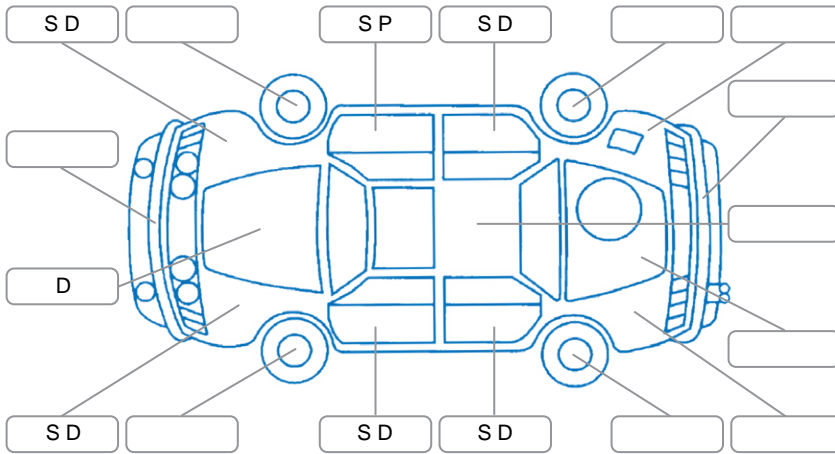

Report ID:	28,123,645	Version:	3
Created:	30 Apr 2026		

Make:	Holden	Model:	Colorado
Body Style:	Utility	Year:	2018
Rego No.:	LSP810	Rego Expiry:	28 Apr 2026
WoF Expiry:	13 Mar 2026	Odometer:	155,797 Kms
Good No.:	28123645	VIN:	MMU147DK0KH622553
Next Service:	165,000 Kms	Service History:	No

**Key**  
 S = Scratch    R = Rust    C = Crack    \* = Decals    W = Significant scuffs  
 D = Dent    PT = Paint defect    P = Pin dent    SC = Stone Chips

Note: some defects and blemishes may not be displayed in the diagram