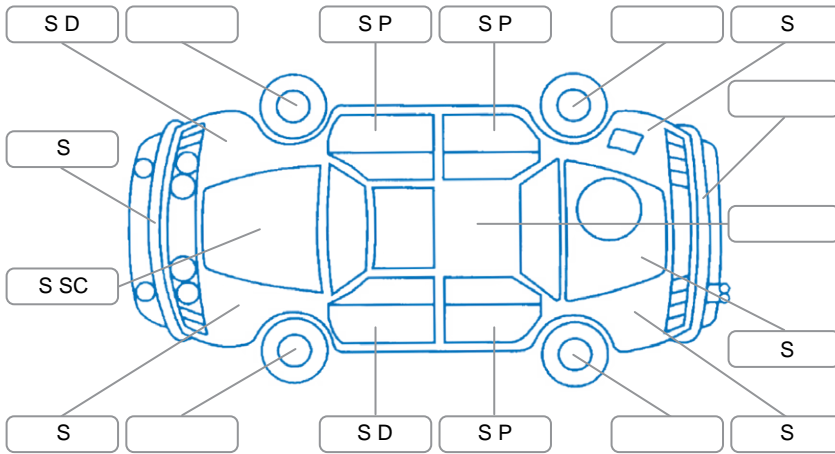

Report ID:	28,123,621	Version:	2
Created:	26 May 2026		

Make:	Holden	Model:	Colorado
Body Style:	Utility	Year:	2016
Rego No.:	NQA746	Rego Expiry:	
WoF Expiry:	19 May 2027	Odometer:	193,618 Kms
Good No.:	28123621	VIN:	MMU148EK0HH610392
Next Service:	7/10/22 or 177000km	Service History:	No

Key

S = Scratch R = Rust C = Crack * = Decals W = Significant scuffs
 D = Dent PT = Paint defect P = Pin dent SC = Stone Chips

Note: some defects and blemishes may not be displayed in the diagram

Body Inspection Comments

Big dent Front Right fender.

Conditions During Body Inspection

Dry

Under Carriage and Under Bonnet Inspection Comments

Interior Comments

Seats:	Poor
Carpets:	Average
Panels:	Average
Dashboard:	Good

General Comments