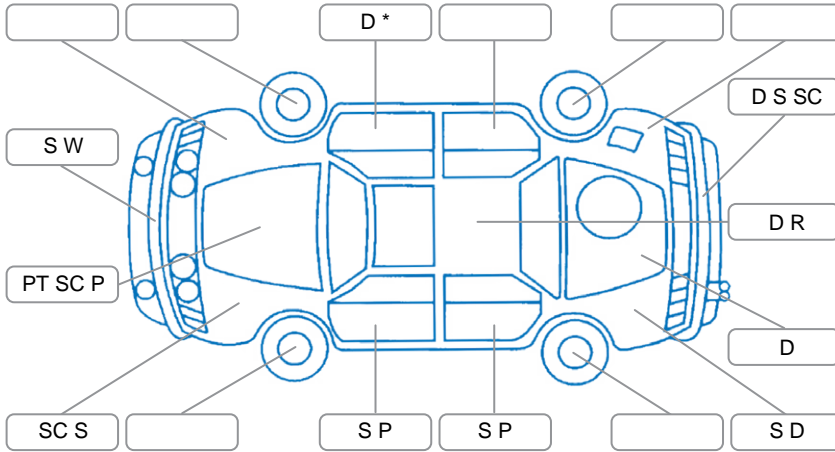

Make:	Mitsubishi	Model:	Triton
Body Style:	Utility	Year:	2021
Rego No.:	NHN210	Rego Expiry:	30 Nov 2026
WoF Expiry:	12 Mar 2027	Odometer:	154,155 Kms
Good No.:	28123613	VIN:	MMAJLKK10MH004586
Next Service:	158,000 kms	Service History:	No

Key

S = Scratch R = Rust C = Crack * = Decals W = Significant scuffs
 D = Dent PT = Paint defect P = Pin dent SC = Stone Chips

Note: some defects and blemishes may not be displayed in the diagram

Body Inspection Comments

Conditions During Body Inspection Dry

Under Carriage and Under Bonnet Inspection Comments

Interior Comments

Seats:	Average
Carpets:	Average
Panels:	Average
Dashboard:	Good

General Comments

Steering wheel worn,
 CANOPY HAS NOT BEEN TESTED FOR WEATHER TIGHTNESS.