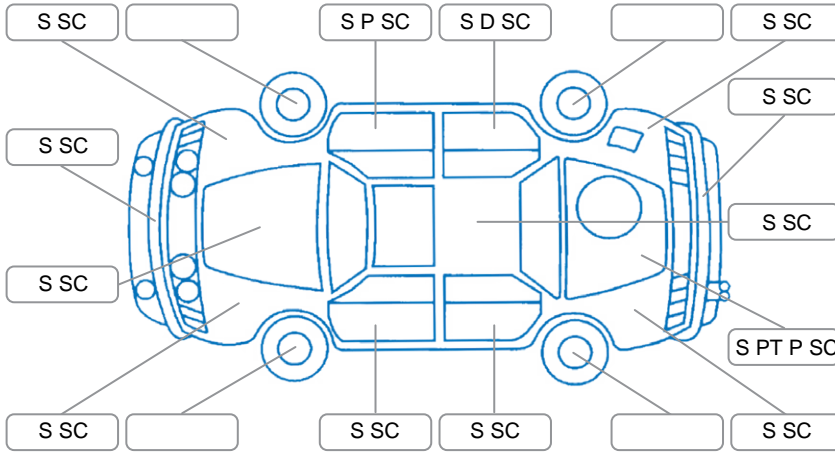

Report ID:	28,123,530	Version:	1
Created:	24 Apr 2026		

Make:	KIA	Model:	Sportage
Body Style:	SUV	Year:	2018
Rego No.:	LNR48	Rego Expiry:	27 May 2026
WoF Expiry:	05 May 2027	Odometer:	127,541 Kms
Good No.:	28123530	VIN:	KNAPN81AMJ7452911
Next Service:	135857	Service History:	No

Key

S = Scratch R = Rust C = Crack * = Decals W = Significant scuffs
 D = Dent PT = Paint defect P = Pin dent SC = Stone Chips

Note: some defects and blemishes may not be displayed in the diagram

Body Inspection Comments

Minor stonechips on windscreen

Conditions During Body Inspection

Dry

Under Carriage and Under Bonnet Inspection Comments

Front wheel drive

Interior Comments

Seats:	Good
Carpets:	Good
Panels:	Good
Dashboard:	Good