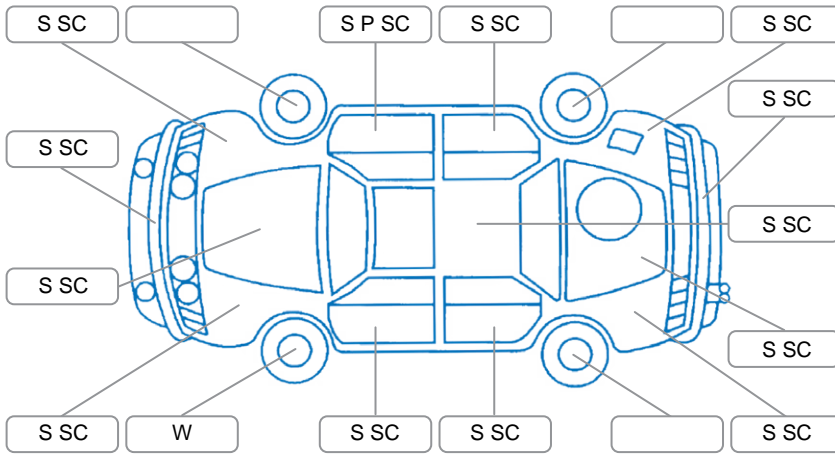

Report ID:	28,123,511	Version:	1
Created:	28 Apr 2026		

Make:	Mitsubishi	Model:	Outlander
Body Style:	SUV	Year:	2016
Rego No.:	KGL349	Rego Expiry:	22 Mar 2026
WoF Expiry:	28 Mar 2027	Odometer:	206,071 Kms
Good No.:	28123511	VIN:	JMFXTGF8WHZ001109
Next Service:	214782	Service History:	No

**Key**  
 S = Scratch    R = Rust    C = Crack    \* = Decals    W = Significant scuffs  
 D = Dent    PT = Paint defect    P = Pin dent    SC = Stone Chips

Note: some defects and blemishes may not be displayed in the diagram

### Body Inspection Comments

Minor stonechips on windscreen

Conditions During Body Inspection: Dry