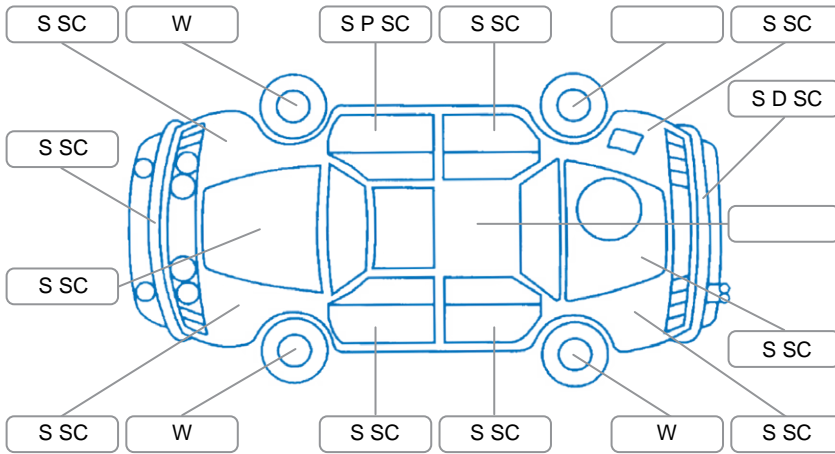

Report ID:	28,123,507	Version:	1
Created:	14 May 2026		

Make:	Renault	Model:	Trafic
Body Style:	Van	Year:	2019
Rego No.:	LYK279	Rego Expiry:	10 Jan 2027
WoF Expiry:	07 Apr 2027	Odometer:	171,378 Kms
Good No.:	28123507	VIN:	VF11FL11E60922733
Next Service:	181000	Service History:	No

Key
 S = Scratch R = Rust C = Crack * = Decals W = Significant scuffs
 D = Dent PT = Paint defect P = Pin dent SC = Stone Chips

Note: some defects and blemishes may not be displayed in the diagram

Body Inspection Comments

Cracks with legs on windscreen

Conditions During Body Inspection

Dry

Under Carriage and Under Bonnet Inspection Comments

Front wheel drive
 Oil leak

Interior Comments

Seats:	Good
Carpets:	Good
Panels:	Good
Dashboard:	Good