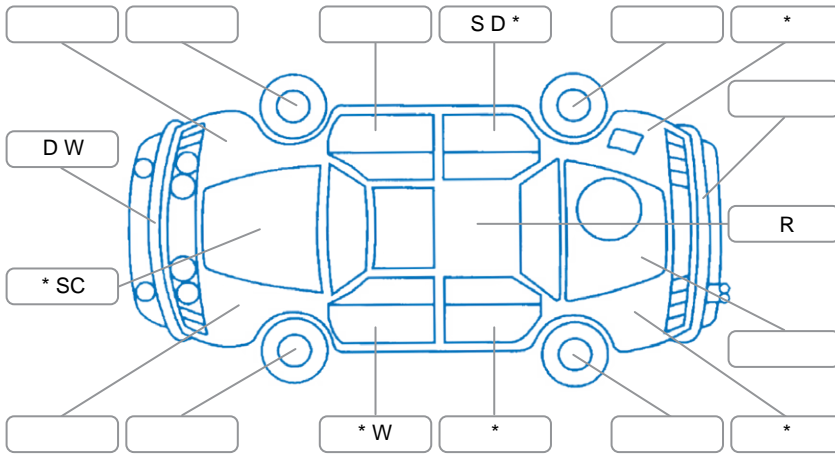

Report ID:	28,123,498	Version:	1
Created:	24 Apr 2026		

Make:	Toyota	Model:	Hiace
Body Style:	Van	Year:	2012
Rego No.:	GQL557	Rego Expiry:	11 Mar 2027
WoF Expiry:	14 Nov 2026	Odometer:	286,180 Kms
Good No.:	28123498	VIN:	JTFHT02P305010746
Next Service:	286500	Service History:	No

Key
 S = Scratch R = Rust C = Crack * = Decals W = Significant scuffs
 D = Dent PT = Paint defect P = Pin dent SC = Stone Chips

Note: some defects and blemishes may not be displayed in the diagram

Body Inspection Comments

Wiper blade worn

Conditions During Body Inspection

Dry

Under Carriage and Under Bonnet Inspection Comments

Interior Comments

Seats:	Good
Carpets:	Good
Panels:	scratches and scuffs in cargo area
Dashboard:	Good